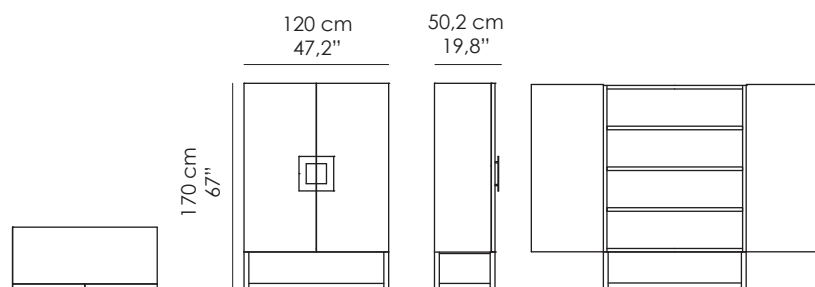

Misure standard | Standard sizes

100% made in Italy

www.bellavistacollection.com

BELLAVISTA
COLLECTION