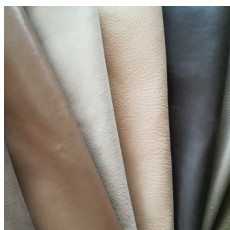

BOSS

Poltrona. Struttura in massiccio di Frassino tinto Moka. Seduta con molle elicoidali legate a mano. Imbottitura in poliuretano espanso a quote differenziate. Rivestimento non sfoderabile sia per la versione in tessuto che in pelle.

Armchair. Structure in solid Moka stained Ashwood. Seat with hand-tied coil springs. Variable-density polyurethane foam padding. Covers in fabric or leather, not removable.

Finiture standard struttura | Standard finishes - Structure

FRM
Frassino tinto Moka
Moka stained Ashwood

Misure standard | Standard sizes

100% made in Italy

www.bellavistacollection.com

BELLAVISTA[®]
COLLECTION

Finiture standard | *Standard finishes*

PELLE cat.P1
LEATHER cat.P1

PELLE cat.P3
LEATHER cat.P3

PELLE cat.P3 NABUK
LEATHER cat.P3 NABUK

TESSUTO
FABRIC

COLORI E FINITURE PURAMENTE INDICATIVI | *COLORS AND FINISHES ARE INDICATIVE ONLY.*