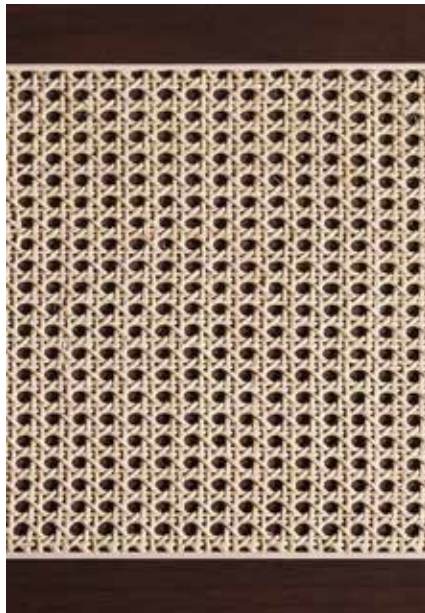

MAO

Console. Struttura legno massiccio di Rovere o Noce. Base in ottone, finitura Bronzo Antico (OBA). Top con inserto in paglia

Console. Structure in solid Oak or Walnut. Base in brass, Antique Bronze finish (OBA). Top insert in

100% made in Italy

www.bellavistacollection.com

BELLAVISTA
COLLECTION

Struttura | Structure

RN | Rovere Naturale
Natural Oak

NC | Noce Canaletto Naturale
Natural American Walnut

RS | Rovere Smoke
Smoke Oak

NCS | Noce Canaletto Scuro
Dark American Walnut

RG | Rovere Grigio
Grey Oak

NCM | Noce Canaletto Moka
Moka American Walnut

RM | Rovere Moka
Moka Oak

Base | Base

OBA | Bronzo Antico
Antique Bronze (On Brass)

Misure standard | Standard sizes