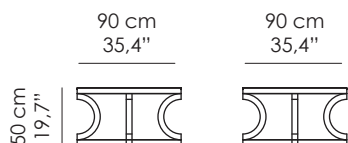

RS | *Rovere Smoke*
Smoke Oak

NCS | *Noce Canaletto Scuro*
Dark American Walnut

RG | *Rovere Grigio*
Grey Oak

NCM | *Noce Canaletto Moka*
Moka American Walnut

RM | *Rovere Moka*
Moka Oak

Misure standard | *Standard sizes*