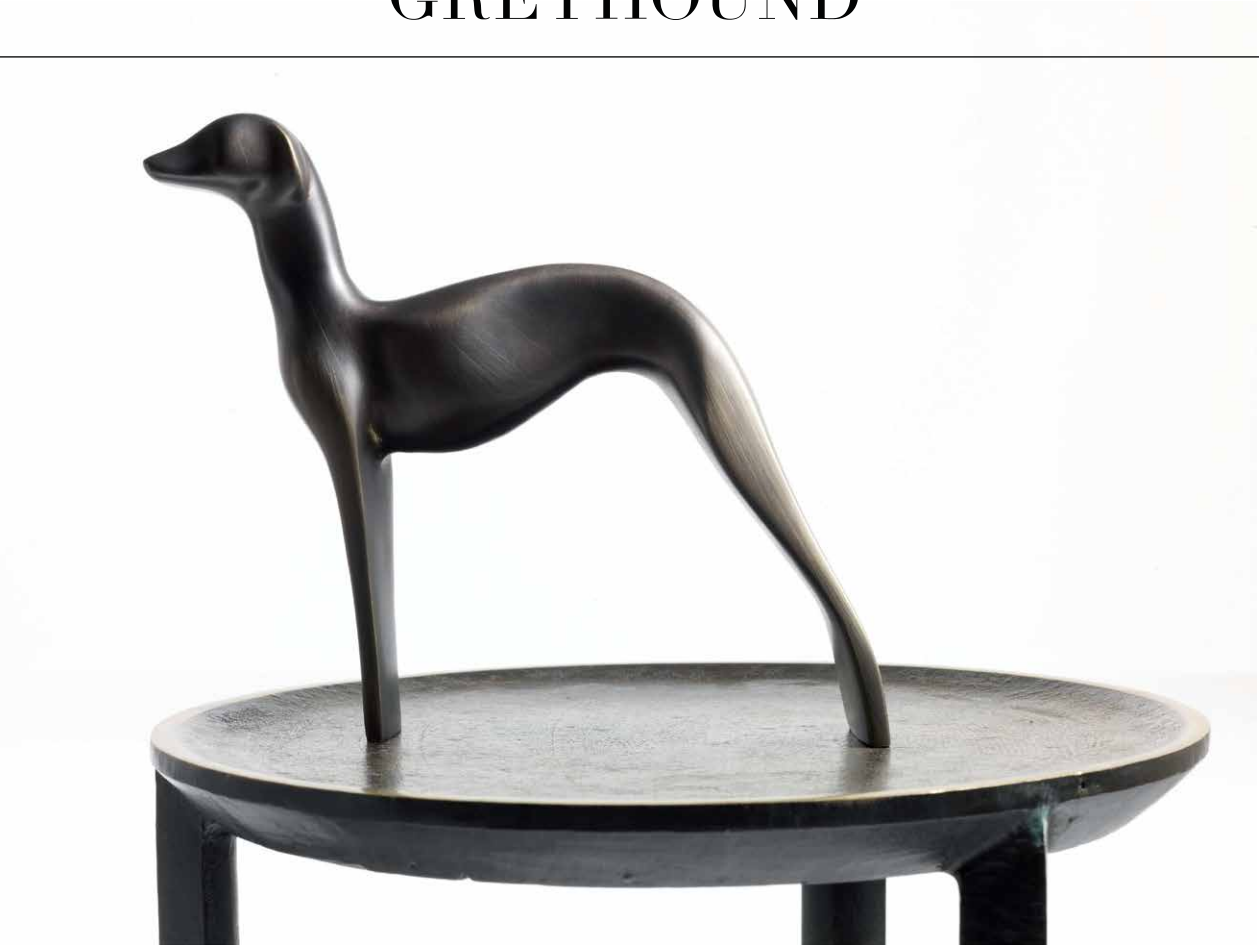

# GREYHOUND

---

Scultura. Fusione di ottone a terra,  
rifinita a mano in finitura Bronzo Antico.

*Sculpture. Sand-casting brass sculpture,  
refined by hand with Antique Bronze finish.*

## **Finiture standard | Standard finishes**

BA | Bronzo Antico  
*Antique bronze*