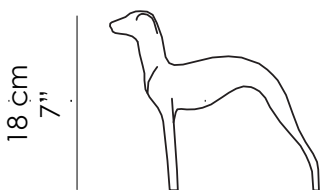

# GREYHOUND

---

Scultura. Fusione di ottone a terra,  
rifinita a mano in finitura Bronzo Antico.

*Sculpture. Sand-casting brass sculpture,  
refined by hand with Antique Bronze finish.*

## **Misure standard | Standard sizes**

21 cm  
8,3"

100% made in Italy

[www.bellavistacollection.com](http://www.bellavistacollection.com)