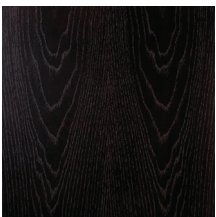

Dining Table. Inlaid top in Italian poplar blockboard, veneered with real European or exotic woods. Legs in metal, hammered antique brass finish, refined by hand.

Optional:
Oval top insert in marble.

Misure standard | Standard sizes

100% made in Italy

www.bellavistacollection.com

TULIPE

Finiture standard | *Standard finishes*

RN | Rovere Naturale
Natural Oak

NC | Noce Canaletto Naturale
Natural American Walnut

RS | Rovere Smoke
Smoke Oak

NCS | Noce Canaletto Scuro
Dark American Walnut

RG | Rovere Grigio
Grey Oak

NCM | Noce Canaletto Moka
Moka American Walnut

RM | Rovere Moka
Moka Oak

SG | Sucupira Grigio
Grey Sukupira

E | Ebano
Ebony

Marmo inserto top (optional) | *Mable top insert (optional)*