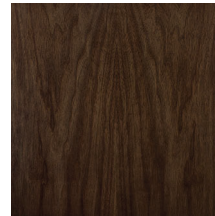

Dining Table. Inlaid top in Italian poplar blockboard, veneered with real European or exotic woods. Legs in metal, hammered antique brass finish, refined by hand.

Optional:
Oval top insert in marble.

Misure standard | Standard sizes

100% made in Italy

www.bellavistacollection.com

TULIPE

Finiture standard | *Standard finishes*

RN | Rovere Naturale
Natural Oak

NC | Noce Canaletto Naturale
Natural American Walnut

RS | Rovere Smoke
Smoke Oak

NCS | Noce Canaletto Scuro
Dark American Walnut

RG | Rovere Grigio
Grey Oak

NCM | Noce Canaletto Moka
Moka American Walnut

RM | Rovere Moka
Moka Oak

SG | Sucupira Grigio
Grey Sukupira

E | Ebano
Ebony

Marmo inserto top (optional) | *Mable top insert (optional)*