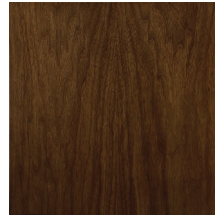

Dining Table. Inlaid top in Italian poplar blockboard, veneered with real European or exotic woods. Legs in metal, hammered antique brass finish, refined by hand.

Optional:
Oval top insert in marble.

Misure standard | Standard sizes

100% made in Italy

www.bellavistacollection.com

TULIPE

Finiture standard | *Standard finishes*

RN | Rovere Naturale
Natural Oak

NC | Noce Canaletto Naturale
Natural American Walnut

RS | Rovere Smoke
Smoke Oak

NCS | Noce Canaletto Scuro
Dark American Walnut

RG | Rovere Grigio
Grey Oak

NCM | Noce Canaletto Moka
Moka American Walnut

RM | Rovere Moka
Moka Oak

SG | Sucupira Grigio
Grey Sukupira

E | Ebano
Ebony

Marmo inserto top (optional) | *Mable top insert (optional)*