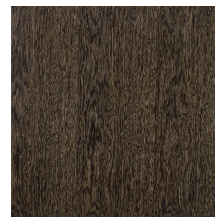

100% made in Italy

www.bellavistacollection.com

TULIPE

Finiture standard | *Standard finishes*

RN | Rovere Naturale
Natural Oak

NC | Noce Canaletto Naturale
Natural American Walnut

RS | Rovere Smoke
Smoke Oak

NCS | Noce Canaletto Scuro
Dark American Walnut

RG | Rovere Grigio
Grey Oak

NCM | Noce Canaletto Moka
Moka American Walnut

RM | Rovere Moka
Moka Oak

SG | Sucupira Grigio
Grey Sukupira

E | Ebano
Ebony

Marmo inserto top (optional) | *Mable top insert (optional)*