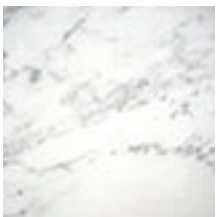

100% made in Italy

www.bellavistacollection.com

TULIPE

Finiture standard | *Standard finishes*

RN | Rovere Naturale
Natural Oak

NC | Noce Canaletto Naturale
Natural American Walnut

RS | Rovere Smoke
Smoke Oak

NCS | Noce Canaletto Scuro
Dark American Walnut

RG | Rovere Grigio
Grey Oak

NCM | Noce Canaletto Moka
Moka American Walnut

RM | Rovere Moka
Moka Oak

SG | Sucupira Grigio
Grey Sukupira

E | Ebano
Ebony

Marmo inserto top (optional) | *Mable top insert (optional)*