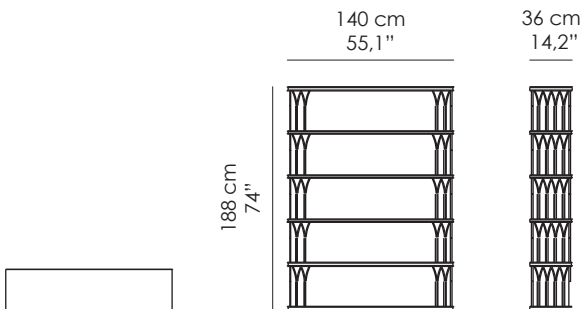

NCS | Noce Canaletto Scuro
Dark American Walnut

RG | Rovere Grigio
Grey Oak

NCM | Noce Canaletto Moka
Moka American Walnut

RM | Rovere Moka
Moka Oak

Misure standard | *Standard sizes*

100% made in Italy

www.bellavistacollection.com