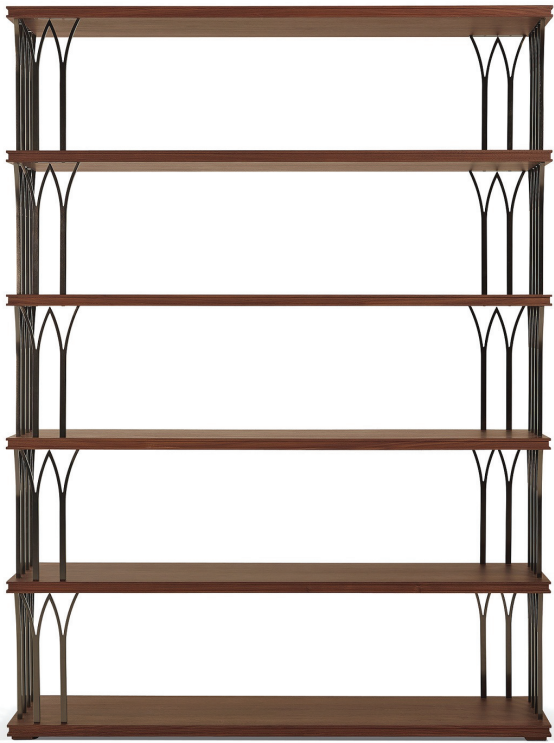

EIFFEL

Libreria. Mensole in listellare di pioppo italiano, impiallacciate in Rovere o Noce e bordi in legno massiccio. Supporti delle mensole in metallo finitura Nero Bellavista o Bronzo Antico.

Bookshelf. Shelves made in Italian poplar blockboard, veneered with real Oak or Walnut wood and edges in solid wood. Shelves support in metal, Nero Bellavista or Antique Bronze finish.

100% made in Italy

www.bellavistacollection.com

BELLAVISTA[®]
COLLECTION

EIFFEL

Finiture standard | *Standard finishes*

RN | Rovere Naturale
Natural Oak

NC | Noce Canaletto Naturale
Natural American Walnut

RS | Rovere Smoke
Smoke Oak

NCS | Noce Canaletto Scuro
Dark American Walnut

RG | Rovere Grigio
Grey Oak

NCM | Noce Canaletto Moka
Moka American Walnut

RM | Rovere Moka
Moka Oak

Misure standard | *Standard sizes*

100% made in Italy

www.bellavistacollection.com