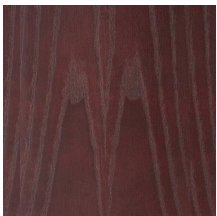

# MESERO Pequeno

Vassoio. Struttura in massiccio di Rovere o Frassino. Maniglie in ottone martellinato, finitura Bronzo Antico

Tray. Structure in solid Oak or Ashwood. Handles in hammered brass, Antique Bronze finish

## Finitura standard | Standard finishes

RN | Rovere Naturale  
Natural Oak

RM | Rovere Moka  
Moka Oak

RS | Rovere Smoke  
Smoke Oak

RG | Rovere Grigio  
Grey Oak

FRSH | Frassino Sherry  
Sherry stained Ashwood

FRM | Frassino Moka  
Moka stained Ashwood