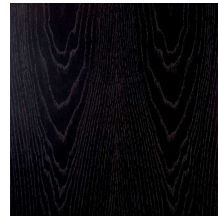

# MESERO Pequeno

Vassoio. Struttura in massiccio di Rovere o Frassino. Maniglie in ottone martellinato, finitura Bronzo Antico

Tray. Structure in solid Oak or Ashwood. Handles in hammered brass, Antique Bronze finish

## Finitura standard | Standard finishes

RN | Rovere Naturale  
Natural Oak

RM | Rovere Moka  
Moka Oak

RS | Rovere Smoke  
Smoke Oak

RG | Rovere Grigio  
Grey Oak

FRSH | Frassino Sherry  
Sherry stained Ashwood

FRM | Frassino Moka  
Moka stained Ashwood