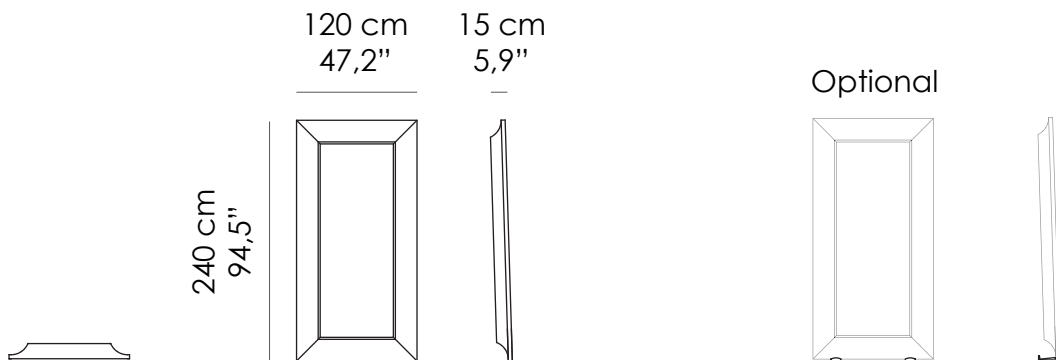

BOHEME

Cornice | *Frame*

E | Ebano
Ebony

SG | Sucupira Grigio
Grey Sukupira

Dettaglio | *Details*

OA | Ottone Antico
Antique Brass

OPTIONAL

Piedini | *Feet*

FRM | Frassino tinto Moka
Moka stained Ashwood

Misure standard | *Standard sizes*

100% made in Italy

www.bellavistacollection.com