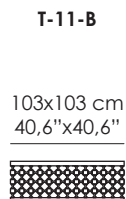

MDB | Emperador
Dark Brown

CASTBAM | Bronzo Martellinato
Hammered Bronze

Misure standard | Standard sizes

52 cm
20,5"

100% made in Italy

www.bellavistacollection.com