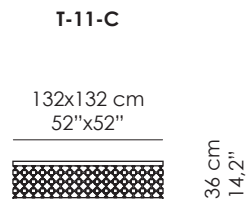

MDB | Emperador
Dark Brown

CASTBAM | Bronzo Martellinato
Hammered Bronze

Misure standard | Standard sizes

52 cm
20,5"

100% made in Italy

www.bellavistacollection.com