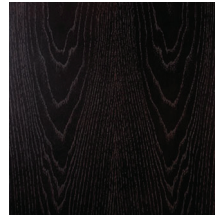

ALI BABA'

Tavolino da caffè. Struttura in massiccio di Rovere e top intarsiato.

Optional:

Inserto top in marmo o in fusione d'ottone martellinato, finitura Bronzo Antico (CASTBAM), rifinito a mano.

Coffee and Side Table. Structure in solid Oak with inlaid top.

Optional:

Top insert in marble or in hammered cast brass, Antique Bronze finish (CASTBAM), refined by hand.

100% made in Italy

www.bellavistacollection.com

BELLAVISTA[®]
COLLECTION

ALI BABA'

Finiture standard struttura | Structure Standard finishes

RN | Rovere Naturale
Natural Oak

RS | Rovere Smoke
Smoke Oak

RG | Rovere Grigio
Grey Oak

RM | Rovere Moka
Moka Oak

Marmo inserto top (optional) | Marble top insert (optional)

MN | Nero Marquina

MBC | Calacatta