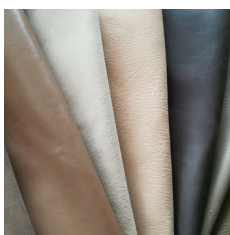

PELLE cat.P3
LEATHER cat.P3