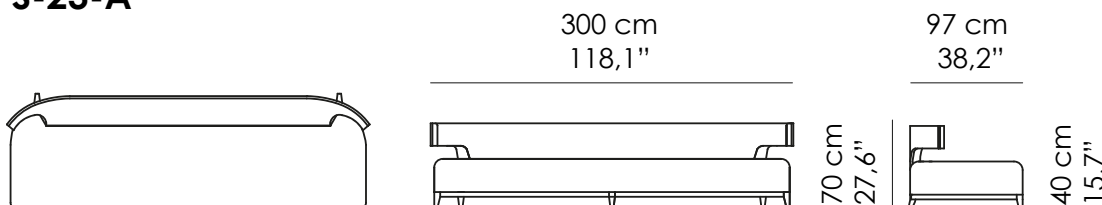

GRACE Wood Sofa

Base e Schienale | *Base and Back*

NC | Noce Canaletto Naturale
Natural American Walnut

NCS | Noce Canaletto Scuro
Dark American Walnut

NCM | Noce Canaletto Moka
Moka American Walnut

Misure standard | *Standard sizes*

S-23-A