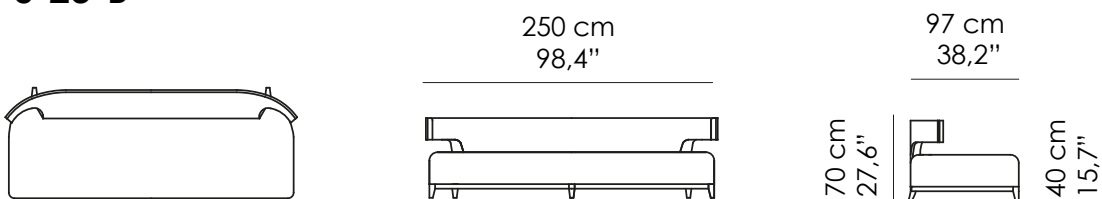

GRACE Wood Sofa

Base e Schienale | *Base and Back*

NC | Noce Canaletto Naturale
Natural American Walnut

NCS | Noce Canaletto Scuro
Dark American Walnut

NCM | Noce Canaletto Moka
Moka American Walnut

Misure standard | *Standard sizes*

S-23-A

S-23-B

S-23-C

100% made in Italy

www.bellavistacollection.com