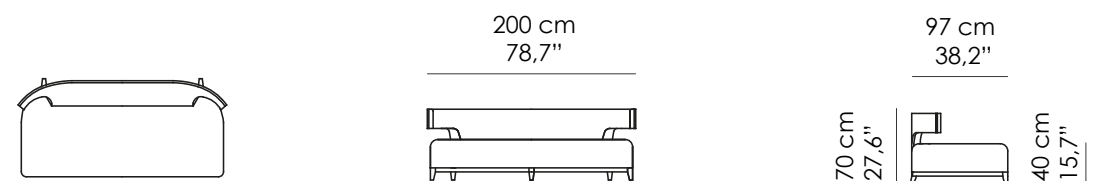

S-23-C

100% made in Italy

www.bellavistacollection.com