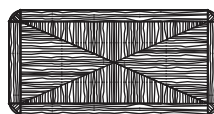

P | *Palissandro*
Rosewood

Misure standard | *Standard sizes*

T-35-A

130x130 cm
51,2"x51,2"

T-35-B

180 cm
70,8"

90 cm
35,4"

100% made in Italy