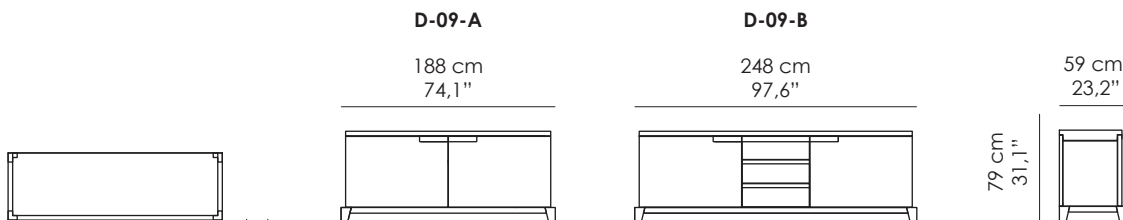

Interno della credenza impiallacciato in acero naturale. Assemblaggio a 45°.

Base in legno massiccio.

Per larghezza 188 cm: N. 2 ante con cerniere disegnate da Bellavista Collection realizzate in ottone, finitura Bronzo Antico (OBA) apertura a 180°, n. 1 mensola in vetro extra-chiaro.

For width 198 cm: No. 2 doors, inhouse designed hinges, made in brass, Antique Bronze finish (OBA) for 180° door opening. No. 1 extra-clear glass shelf.

For width 258 cm: No. 2 doors, inhouse designed hinges, made in brass, Antique Bronze finish (OBA) for 180° door opening, no. 2 extra-clear glass shelves. No. 3 drawers with fully synchronised slide technology, soft-close damping system.

L | Laccato Opaco o Lucido
Matt or glossy lacquered

Misure standard | *Standard sizes*

100% made in Italy

www.bellavistacollection.com