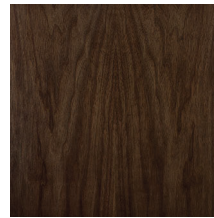

Optional:

Illuminazione a Led con sensore di movimento.

Supporti per mensola interna in ottone, finitura Bronzo antico.

Sideboard. Structure made in Italian poplar blockboard, veneered outside with real Oak or Walnut wood or lacquered (glossy or matt) from RAL chart, inside in real natural maple wood, 45° assembly. Base in solid wood matching the structure.

Optional:

Motion activated LED light.

Inner shelf supports in brass, Antique Bronze finish.

100% made in Italy

www.bellavistacollection.com

MADIA

Finiture standard | *Standard finishes*

RN | Rovere Naturale
Natural Oak

NC | Noce Canaletto Naturale
Natural American Walnut

RS | Rovere Smoke
Smoke Oak

NCS | Noce Canaletto Scuro
Dark American Walnut

RG | Rovere Grigio
Grey Oak

NCM | Noce Canaletto Moka
Moka American Walnut

RM | Rovere Moka
Moka Oak