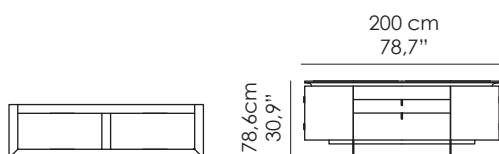

NCS | Noce Canaletto Scuro
Dark American Walnut

NCM | Noce Canaletto Moka
Moka American Walnut

Misure standard | *Standard sizes*

D-07-L

D-07-M

D-07-N

D-07-O

100% made in Italy