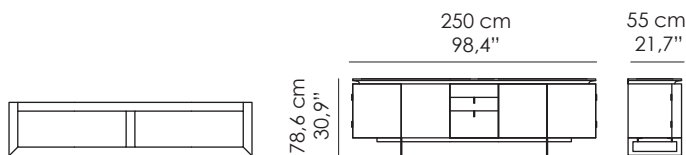

NCS | Noce Canaletto Scuro
Dark American Walnut

NCM | Noce Canaletto Moka
Moka American Walnut

Misure standard | *Standard sizes*

D-07-L

D-07-M

D-07-N

D-07-O

100% made in Italy