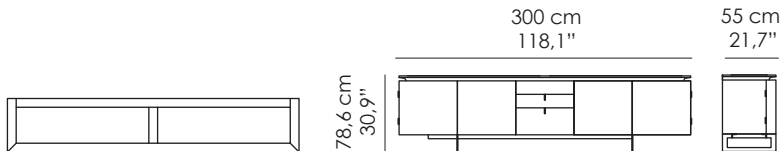

NCS | Noce Canaletto Scuro
Dark American Walnut

NCM | Noce Canaletto Moka
Moka American Walnut

Misure standard | *Standard sizes*

D-07-L

D-07-M

D-07-N

D-07-O

100% made in Italy