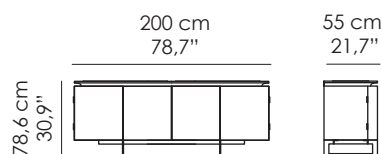

NCS | Noce Canaletto Scuro
Dark American Walnut

NCM | Noce Canaletto Moka
Moka American Walnut

Misure standard | *Standard sizes*

D-07-L

D-07-M

D-07-N

D-07-O

100% made in Italy