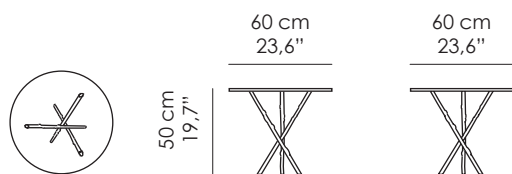

BOUQUET BOIS

Tavolino. Base in ottone martellinato, finitura bronzo antico (CASTBAM), rifinito a mano. Top in vetro temperato extra-chiaro, spessore 15 mm.

Side Table. Base in hammered cast brass, antique bronze finish (CASTBAM), refined by hand. Top in tempered extra-clear glass, 15 mm thickness.

Misure standard | Standard sizes

100% made in Italy

www.bellavistacollection.com

BELLAVISTA®
COLLECTION