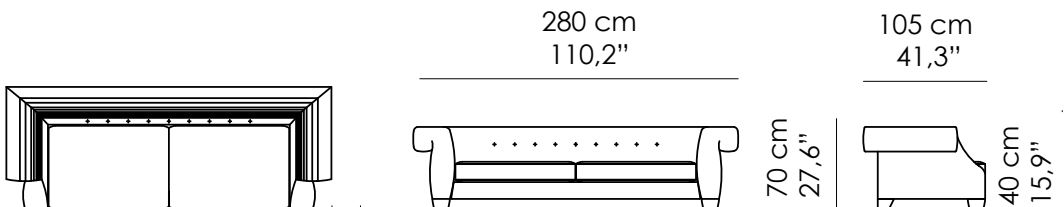

NAPOLEONE

Piedini | Feet

FRM | Frassino tinto Moka
Moka stained Ashwood

Misure standard | Standard sizes

S-01-A

S-01-B

S-01-C