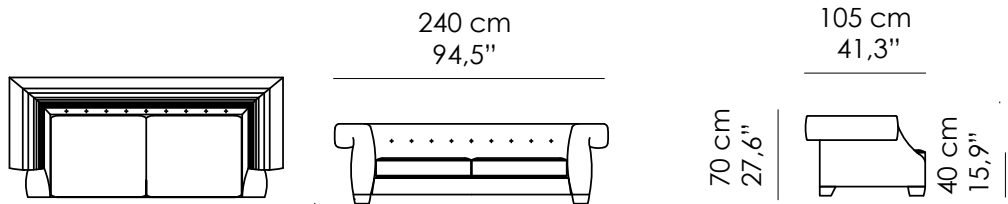

100% made in Italy

www.bellavistacollection.com

NAPOLEONE

Piedini | Feet

FRM | Frassino tinto Moka
Moka stained Ashwood

Misure standard | Standard sizes

S-01-A

S-01-B