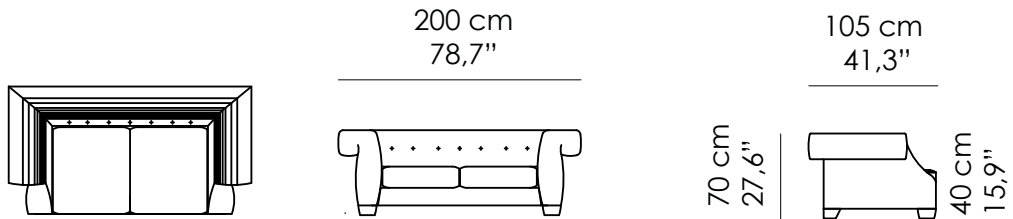

100% made in Italy

www.bellavistacollection.com

NAPOLEONE

Piedini | Feet

FRM | Frassino tinto Moka
Moka stained Ashwood

Misure standard | Standard sizes

S-01-A

S-01-B