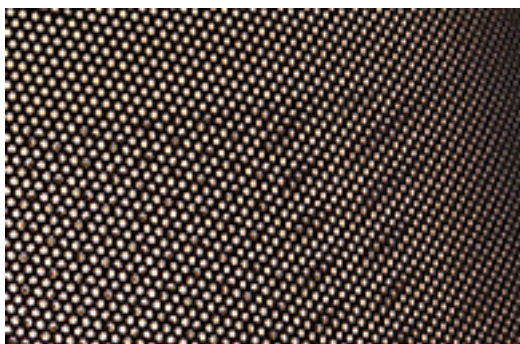

# OLYMPIA

---

Lampada a sospensione. Paralume in metallo traforato. Diffusori in vetro opalino.

Note:

220V - 50 HZ / 1xE27 | cavo rosso

110V - 60 HZ / 1xE26 | cavo rosso

Lampadine non incluse.

Adatto a soffitti da 270 cm a 320 cm.

Ceiling lamp. Structure in perforated metal. Diffusers in opaline glass.

Notes:

220V - 50 HZ / 1xE27 | red cord

110V - 60 HZ / 1xE26 | red cord

Light bulb not included.

Suitable for ceilings from 270 cm to 320 cm.

# OLYMPIA

---

## Finiture standard | *Standard finishes*

Metallo traforato verniciato bronzo  
Perforated metal, bronze finish