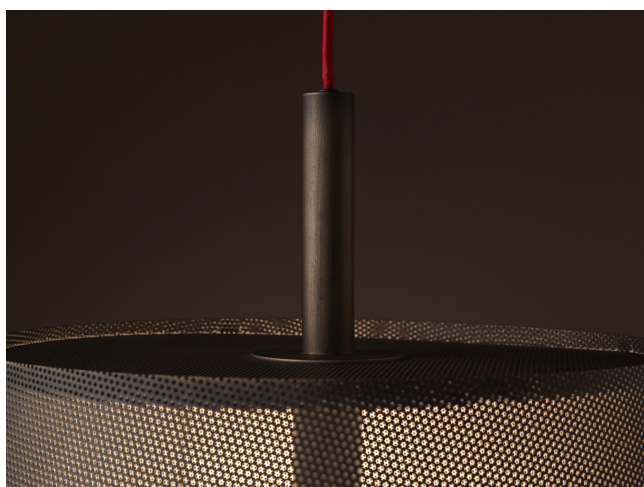

# OLYMPIA

---

Lampada a sospensione. Paralume in metallo traforato. Diffusori in vetro opalino.

Note:

220V - 50 HZ / 1xE27 | cavo rosso

110V - 60 HZ / 1xE26 | cavo rosso

Lampadine non incluse.

Adatto a soffitti da 270 cm a 320 cm.

Ceiling lamp. Structure in perforated metal. Diffusers in opaline glass.

Notes:

220V - 50 HZ / 1xE27 | red cord

110V - 60 HZ / 1xE26 | red cord

Light bulb not included.

Suitable for ceilings from 270 cm to 320 cm.

## Finiture standard | *Standard finishes*

Metallo traforato verniciato bronzo  
Perforated metal, bronze finish