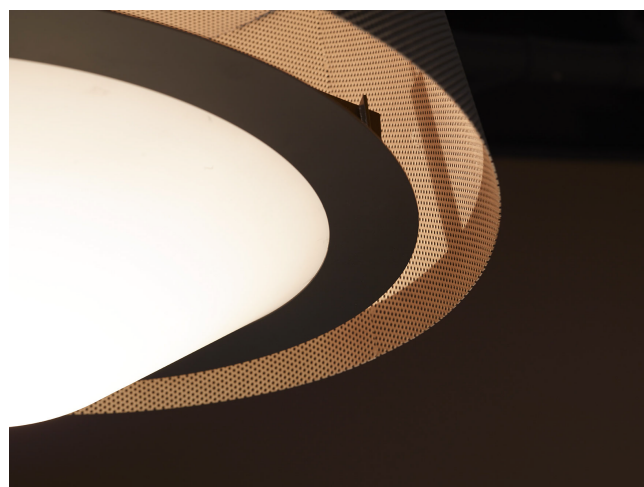

# OLYMPIA

---

Lampada a sospensione. Paralume in metallo traforato. Diffusori in vetro opalino.

Note:

220V - 50 HZ / 1xE27 | cavo rosso

110V - 60 HZ / 1xE26 | cavo rosso

Lampadine non incluse.

Adatto a soffitti da 270 cm a 320 cm.

Ceiling lamp. Structure in perforated metal. Diffusers in opaline glass.

Notes:

220V - 50 HZ / 1xE27 | red cord

110V - 60 HZ / 1xE26 | red cord

Light bulb not included.

Suitable for ceilings from 270 cm to 320 cm.