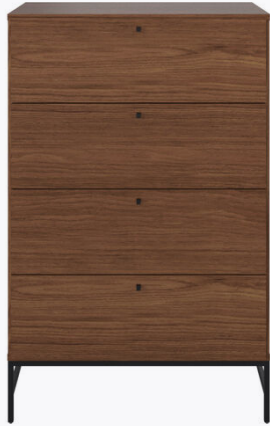

# Bordeaux

Bordeaux chest

**Material:** walnut veneer

**Leg:** matt black structure lacquered

As shown ~~£1,739.00~~

**£1,478.15**

The Bordeaux dresser presents a light and feminine solution to your storage needs. The thin metal construction gives the design an airy look and the elegant fronts support the subtle touch of femininity.

#### **DIMENSIONS AND WEIGHT**

Height: 120 cm  
Width: 77 cm  
Depth: 50 cm  
Maximum weight load: 64 kg

#### **FINISH**

Base cabinet: lacquered  
Drawer: lacquered  
Leg: powder coated

#### **MATERIALS**

Base cabinet: walnut veneer/particle board  
Drawer: walnut veneer/particle board/steel  
Leg: steel