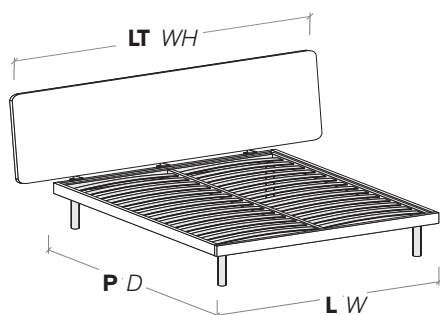

R70

misure L x H x P cm /
dimensions W x H x D cm

128/168/188 × 92 × 206/216

misure LT cm /
dimensions WH cm

190/230/250

R70 dritto
Straight R70

R70 stondato
Rounded R70

R120

misure L x H x P cm /
dimensions W x H x D cm

128/148/158/168/188 × 90 × 206/216/234

misure LT cm /
dimensions WH cm

190/210/230/250

R120 con gambe
R120 with legs

R180

misure L x H x P cm /
dimensions W x H x D cm

128/148/158/168/188 × 92 × 206/216

misure LT cm /
dimensions WH cm

190/210/230/250

R180 dritto
Straight R180

R180 stondato
Rounded R180

R18Z

misure L x H x P cm /
dimensions W x H x D cm

128/148/158/168/188 × 90 × 206/216

misure LT cm /
dimensions WH cm

190/210/230/250

R18Z dritto
Straight R18Z

R18Z stondato
Rounded R18Z

R18Z

misure L x H x P cm /
dimensions W x H x D cm

128/168/188 × 90 × 206/216

misure LT cm /
dimensions WH cm