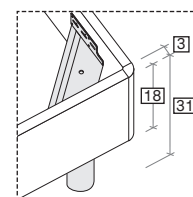

misure L x H x P cm /
dimensions W x H x D cm

128/148/158/168/188 × 90 × 206/216/234

misure LT cm /
dimensions WH cm

190/210/230/250

R120 con gambe
R120 with legs

R180

misure L x H x P cm /
dimensions W x H x D cm

128/148/158/168/188 × 92 × 206/216

misure LT cm /
dimensions WH cm

190/210/230/250

R180 dritto
Straight R180

R180 stondato
Rounded R180

R18Z

misure L x H x P cm /
dimensions W x H x D cm

128/148/158/168/188 × 90 × 206/216

misure LT cm /
dimensions WH cm

190/210/230/250

R18Z dritto
Straight R18Z

R18Z stondato
Rounded R18Z

R18Z

misure L x H x P cm /
dimensions W x H x D cm

128/168/188 × 90 × 206/216

misure LT cm /
dimensions WH cm

190/230/250

Disponibile sistema di sollevamento PRATIC.
PRATIC lift system available on demand.

R290

misure L x H x P cm /
dimensions W x H x D cm

128/148/158/168/188 × 90 × 206/216

misure LT cm /
dimensions WH cm