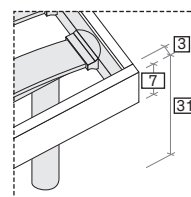

R70

misure L x H x P cm /
dimensions W x H x D cm

128/168/188 × 92 × 206/216

misure LT cm /
dimensions WH cm

190/230/250

R70 dritto
Straight R70

R70 stondato
Rounded R70

R120

misure L x H x P cm /
dimensions W x H x D cm

128/148/158/168/188 × 90 × 206/216/234

misure LT cm /
dimensions WH cm

190/210/230/250

R120 con gambe
R120 with legs

R180

misure L x H x P cm /
dimensions W x H x D cm

128/148/158/168/188 × 92 × 206/216

misure LT cm /
dimensions WH cm

190/210/230/250

R180 dritto
Straight R180

R180 stondato
Rounded R180

R18Z

misure L x H x P cm /
dimensions W x H x D cm

128/148/158/168/188 × 90 × 206/216

misure LT cm /
dimensions WH cm

190/210/230/250

R18Z dritto
Straight R18Z

R18Z stondato
Rounded R18Z

R18Z

misure L x H x P cm /
dimensions W x H x D cm

128/168/188 × 90 × 206/216

misure LT cm /
dimensions WH cm