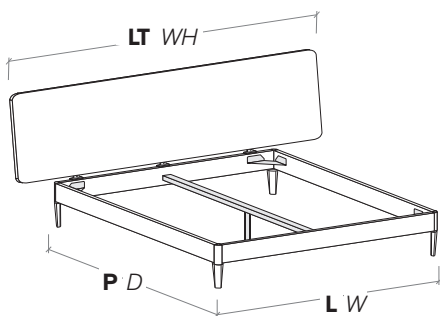

R70

misure L x H x P cm /
dimensions W x H x D cm

128/168/188 × 92 × 206/216

misure LT cm /
dimensions WH cm

190/230/250

R70 dritto
Straight R70

R70 stondato
Rounded R70

R120

misure L x H x P cm /
dimensions W x H x D cm

128/148/158/168/188 × 90 × 206/216/234

misure LT cm /
dimensions WH cm

190/210/230/250

R120 con gambe
R120 with legs

R180

misure L x H x P cm /
dimensions W x H x D cm

128/148/158/168/188 × 92 × 206/216

misure LT cm /
dimensions WH cm

190/210/230/250

R180 dritto
Straight R180

R180 stondato
Rounded R180

R18Z

misure L x H x P cm /
dimensions W x H x D cm

128/148/158/168/188 × 90 × 206/216

misure LT cm /
dimensions WH cm

190/210/230/250

R18Z dritto
Straight R18Z

R18Z stondato
Rounded R18Z

R18Z

misure L x H x P cm /
dimensions W x H x D cm

128/168/188 × 90 × 206/216

misure LT cm /
dimensions WH cm