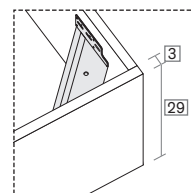

128/148/158/168/188 × 92 × 206/216

misure LT cm /
dimensions WH cm

190/210/230/250

R180 dritto
Straight R180

R180 stondato
Rounded R180

R18Z

misure L x H x P cm /
dimensions W x H x D cm

128/148/158/168/188 × 90 × 206/216

misure LT cm /
dimensions WH cm

190/210/230/250

R18Z dritto
Straight R18Z

R18Z stondato
Rounded R18Z

R18Z

misure L x H x P cm /
dimensions W x H x D cm

128/168/188 × 90 × 206/216

misure LT cm /
dimensions WH cm

190/230/250

Disponibile sistema di sollevamento PRATIC.
PRATIC lift system available on demand.

R290

misure L x H x P cm /
dimensions W x H x D cm

128/148/158/168/188 × 90 × 206/216

misure LT cm /
dimensions WH cm

190/210/230/250

R290 dritto
Straight R290

R290 stondato
Rounded R290

R290

misure L x H x P cm /
dimensions W x H x D cm

128/168/188 × 90 × 206/216

misure LT cm /
dimensions WH cm

190/230/250