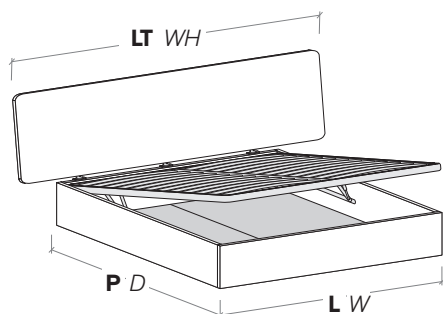

misure LT cm /
dimensions WH cm

190/210/230/250

R18Z dritto
Straight R18Z

R18Z stondato
Rounded R18Z

R18Z

misure L x H x P cm /
dimensions W x H x D cm

128/168/188 × 90 × 206/216

misure LT cm /
dimensions WH cm

190/230/250

Disponibile sistema di sollevamento PRATIC.
PRATIC lift system available on demand.

R290

misure L x H x P cm /
dimensions W x H x D cm

128/148/158/168/188 × 90 × 206/216

misure LT cm /
dimensions WH cm

190/210/230/250

R290 dritto
Straight R290

R290 stondato
Rounded R290

R290

misure L x H x P cm /
dimensions W x H x D cm

128/168/188 × 90 × 206/216

misure LT cm /
dimensions WH cm

190/230/250

Disponibile sistema di sollevamento PRATIC.
PRATIC lift system available on demand.