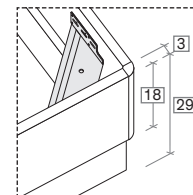

misure L x H x P cm /
dimensions W x H x D cm

128/148/158/168/188 × 90 × 206/216/234

misure LT cm /
dimensions WH cm

190/210/230/250

R120 con gambe
R120 with legs

R180

misure L x H x P cm /
dimensions W x H x D cm

128/148/158/168/188 × 92 × 206/216

misure LT cm /
dimensions WH cm

190/210/230/250

R180 dritto
Straight R180

R180 stondato
Rounded R180

R18Z

misure L x H x P cm /
dimensions W x H x D cm

128/148/158/168/188 × 90 × 206/216

misure LT cm /
dimensions WH cm

190/210/230/250

R18Z dritto
Straight R18Z

R18Z stondato
Rounded R18Z

R18Z

misure L x H x P cm /
dimensions W x H x D cm

128/168/188 × 90 × 206/216

misure LT cm /
dimensions WH cm

190/230/250

Disponibile sistema di sollevamento PRATIC.
PRATIC lift system available on demand.

R290

misure L x H x P cm /
dimensions W x H x D cm

128/148/158/168/188 × 90 × 206/216

misure LT cm /
dimensions WH cm