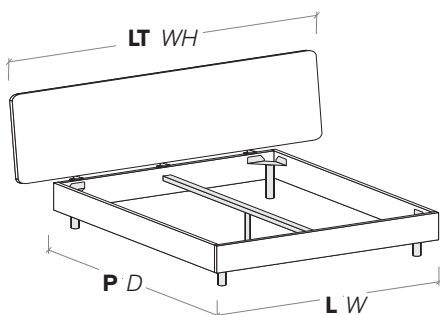

misure L x H x P cm /
dimensions W x H x D cm

128/148/158/168/188 × 90 × 206/216/234

misure LT cm /
dimensions WH cm

190/210/230/250

R120 con gambe
R120 with legs

R180

misure L x H x P cm /
dimensions W x H x D cm

128/148/158/168/188 × 92 × 206/216

misure LT cm /
dimensions WH cm

190/210/230/250

R180 dritto
Straight R180

R180 stondato
Rounded R180

R18Z

misure L x H x P cm /
dimensions W x H x D cm

128/148/158/168/188 × 90 × 206/216

misure LT cm /
dimensions WH cm

190/210/230/250

R18Z dritto
Straight R18Z

R18Z stondato
Rounded R18Z

R18Z

misure L x H x P cm /
dimensions W x H x D cm

128/168/188 × 90 × 206/216

misure LT cm /
dimensions WH cm

190/210/230/250

R290 dritto
Straight R290

R290 stondato
Rounded R290

R290

misure L x H x P cm /
dimensions W x H x D cm

128/168/188 × 90 × 206/216

misure LT cm /
dimensions WH cm

190/230/250