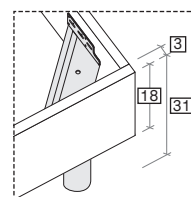

misure L x H x P cm /
dimensions W x H x D cm

128/148/158/168/188 × 90 × 206/216/234

misure LT cm /
dimensions WH cm

190/210/230/250

R120 con gambe
R120 with legs

R180

misure L x H x P cm /
dimensions W x H x D cm

128/148/158/168/188 × 92 × 206/216

misure LT cm /
dimensions WH cm

190/210/230/250

R180 dritto
Straight R180

R180 stondato
Rounded R180

R18Z

misure L x H x P cm /
dimensions W x H x D cm

128/148/158/168/188 × 90 × 206/216

misure LT cm /
dimensions WH cm

190/210/230/250

R18Z dritto
Straight R18Z

R18Z stondato
Rounded R18Z

R18Z

misure L x H x P cm /
dimensions W x H x D cm

128/168/188 × 90 × 206/216

misure LT cm /
dimensions WH cm

190/210/230/250

R290 dritto
Straight R290

R290 stondato
Rounded R290

R290

misure L x H x P cm /
dimensions W x H x D cm

128/168/188 × 90 × 206/216

misure LT cm /
dimensions WH cm

190/230/250