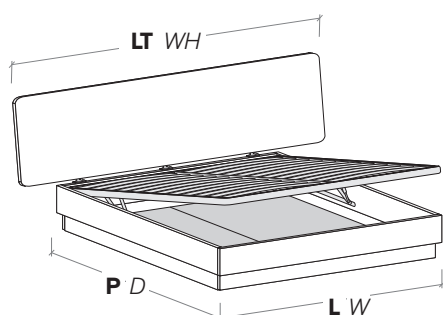

128/148/158/168/188 × 92 × 206/216

misure LT cm /
dimensions WH cm

190/210/230/250

R180 dritto
Straight R180

R180 stondato
Rounded R180

R18Z

misure L x H x P cm /
dimensions W x H x D cm

128/148/158/168/188 × 90 × 206/216

misure LT cm /
dimensions WH cm

190/210/230/250

R18Z dritto
Straight R18Z

R18Z stondato
Rounded R18Z

R18Z

misure L x H x P cm /
dimensions W x H x D cm

128/168/188 × 90 × 206/216

misure LT cm /
dimensions WH cm

190/230/250

Disponibile sistema di sollevamento PRATIC.
PRATIC lift system available on demand.

R290

misure L x H x P cm /
dimensions W x H x D cm

128/148/158/168/188 × 90 × 206/216

misure LT cm /
dimensions WH cm

190/210/230/250

R290 dritto
Straight R290

R290 stondato
Rounded R290

R290

misure L x H x P cm /
dimensions W x H x D cm

128/168/188 × 90 × 206/216

misure LT cm /
dimensions WH cm

190/230/250