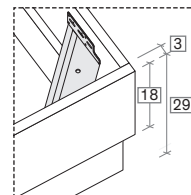

misure L x H x P cm /
dimensions W x H x D cm

128/148/158/168/188 × 90 × 206/216/234

misure LT cm /
dimensions WH cm

190/210/230/250

R120 con gambe
R120 with legs

R180

misure L x H x P cm /
dimensions W x H x D cm

128/148/158/168/188 × 92 × 206/216

misure LT cm /
dimensions WH cm

190/210/230/250

R180 dritto
Straight R180

R180 stondato
Rounded R180

R18Z

misure L x H x P cm /
dimensions W x H x D cm

128/148/158/168/188 × 90 × 206/216

misure LT cm /
dimensions WH cm

190/210/230/250

R18Z dritto
Straight R18Z

R18Z stondato
Rounded R18Z

R18Z

misure L x H x P cm /
dimensions W x H x D cm

128/168/188 × 90 × 206/216

misure LT cm /
dimensions WH cm

190/210/230/250

R290 dritto
Straight R290

R290 stondato
Rounded R290

R290

misure L x H x P cm /
dimensions W x H x D cm

128/168/188 × 90 × 206/216

misure LT cm /
dimensions WH cm

190/230/250