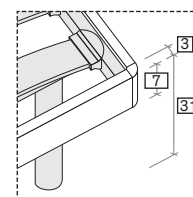

R70

misure L x H x P cm /
dimensions W x H x D cm

128/168/188 × 92 × 206/216

misure LT cm /
dimensions WH cm

190/230/250

R70 dritto
Straight R70

R70 stondato
Rounded R70

R120

misure L x H x P cm /
dimensions W x H x D cm

128/148/158/168/188 × 90 × 206/216/234

misure LT cm /
dimensions WH cm

190/210/230/250

R120 con gambe
R120 with legs

R180

misure L x H x P cm /
dimensions W x H x D cm

128/148/158/168/188 × 92 × 206/216

misure LT cm /
dimensions WH cm

190/210/230/250

R180 dritto
Straight R180

R180 stondato
Rounded R180

R18Z

misure L x H x P cm /
dimensions W x H x D cm

128/148/158/168/188 × 90 × 206/216

misure LT cm /
dimensions WH cm

190/210/230/250

R18Z dritto
Straight R18Z

R18Z stondato
Rounded R18Z

R18Z

misure L x H x P cm /
dimensions W x H x D cm

128/168/188 × 90 × 206/216

misure LT cm /
dimensions WH cm