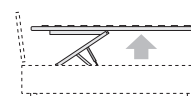

128/148/158/168/188 × 92 × 206/216

misure LT cm /
dimensions WH cm

190/210/230/250

R180 dritto
Straight R180

R180 stondato
Rounded R180

R18Z

misure L x H x P cm /
dimensions W x H x D cm

128/148/158/168/188 × 90 × 206/216

misure LT cm /
dimensions WH cm

190/210/230/250

R18Z dritto
Straight R18Z

R18Z stondato
Rounded R18Z

R18Z

misure L x H x P cm /
dimensions W x H x D cm

128/168/188 × 90 × 206/216

misure LT cm /
dimensions WH cm

190/230/250

Disponibile sistema di sollevamento PRATIC.
PRATIC lift system available on demand.

R290

misure L x H x P cm /
dimensions W x H x D cm

128/148/158/168/188 × 90 × 206/216

misure LT cm /
dimensions WH cm

190/210/230/250

R290 dritto
Straight R290

R290 stondato
Rounded R290

R290

misure L x H x P cm /
dimensions W x H x D cm

128/168/188 × 90 × 206/216

misure LT cm /
dimensions WH cm

190/230/250