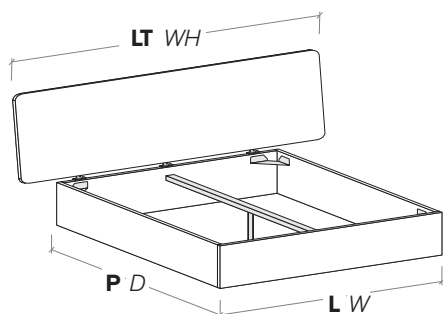

128/148/158/168/188 × 92 × 206/216

misure LT cm /
dimensions WH cm

190/210/230/250

R180 dritto
Straight R180

R180 stondato
Rounded R180

R18Z

misure L x H x P cm /
dimensions W x H x D cm

128/148/158/168/188 × 90 × 206/216

misure LT cm /
dimensions WH cm

190/210/230/250

R18Z dritto
Straight R18Z

R18Z stondato
Rounded R18Z

R18Z

misure L x H x P cm /
dimensions W x H x D cm

128/168/188 × 90 × 206/216

misure LT cm /
dimensions WH cm

190/230/250

Disponibile sistema di sollevamento PRATIC.
PRATIC lift system available on demand.

R290

misure L x H x P cm /
dimensions W x H x D cm

128/148/158/168/188 × 90 × 206/216

misure LT cm /
dimensions WH cm

190/210/230/250

R290 dritto
Straight R290

R290 stondato
Rounded R290

R290

misure L x H x P cm /
dimensions W x H x D cm

128/168/188 × 90 × 206/216

misure LT cm /
dimensions WH cm

190/230/250