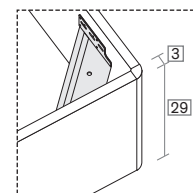

128/148/158/168/188 × 92 × 206/216

misure LT cm /
dimensions WH cm

190/210/230/250

R180 dritto
Straight R180

R180 stondato
Rounded R180

R18Z

misure L x H x P cm /
dimensions W x H x D cm

128/148/158/168/188 × 90 × 206/216

misure LT cm /
dimensions WH cm

190/210/230/250

R18Z dritto
Straight R18Z

R18Z stondato
Rounded R18Z

R18Z

misure L x H x P cm /
dimensions W x H x D cm

128/168/188 × 90 × 206/216

misure LT cm /
dimensions WH cm

190/230/250

Disponibile sistema di sollevamento PRATIC.
PRATIC lift system available on demand.

R290

misure L x H x P cm /
dimensions W x H x D cm

128/148/158/168/188 × 90 × 206/216

misure LT cm /
dimensions WH cm

190/210/230/250

R290 dritto
Straight R290

R290 stondato
Rounded R290

R290

misure L x H x P cm /
dimensions W x H x D cm

128/168/188 × 90 × 206/216

misure LT cm /
dimensions WH cm

190/230/250