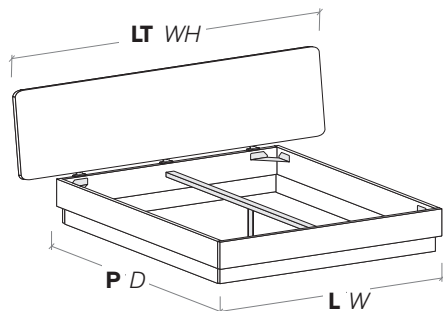

misure L x H x P cm /
dimensions W x H x D cm

128/148/158/168/188 × 90 × 206/216/234

misure LT cm /
dimensions WH cm

190/210/230/250

R120 con gambe
R120 with legs

R180

misure L x H x P cm /
dimensions W x H x D cm

128/148/158/168/188 × 92 × 206/216

misure LT cm /
dimensions WH cm

190/210/230/250

R180 dritto
Straight R180

R180 stondato
Rounded R180

R18Z

misure L x H x P cm /
dimensions W x H x D cm

128/148/158/168/188 × 90 × 206/216

misure LT cm /
dimensions WH cm

190/210/230/250

R18Z dritto
Straight R18Z

R18Z stondato
Rounded R18Z

R18Z

misure L x H x P cm /
dimensions W x H x D cm

128/168/188 × 90 × 206/216

misure LT cm /
dimensions WH cm

190/210/230/250

R290 dritto
Straight R290

R290 stondato
Rounded R290

R290

misure L x H x P cm /
dimensions W x H x D cm

128/168/188 × 90 × 206/216

misure LT cm /
dimensions WH cm

190/230/250