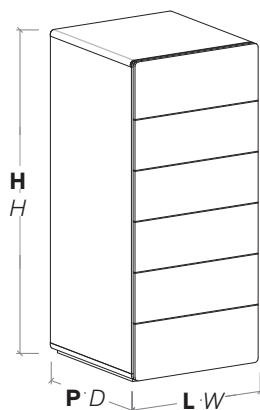

Comodino
Bedside table

misure L x H x P cm /
dimensions W x H x D cm

51 x 42,5 x 48,2

Settimino
Tallboy

misure L x H x P cm /
dimensions W x H x D cm

51 x 115,7 x 54,6

Comò
Chest of drawers

misure L x H x P cm /
dimensions W x H x D cm

128,7 x 80,1 x 54,6

apertura tramite feritoia a lato del cassetto.
opened by inserting fingers in recess along side of drawer.