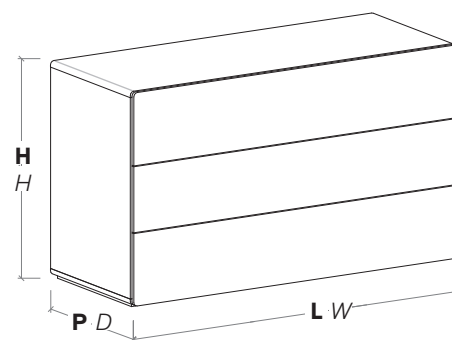

Comodino
Bedside table

misure L x H x P cm /
dimensions W x H x D cm

51 x 42,5 x 48,2

Settimino
Tallboy

misure L x H x P cm /
dimensions W x H x D cm

51 x 115,7 x 54,6

Comò
Chest of drawers

misure L x H x P cm /
dimensions W x H x D cm

128,7 x 80,1 x 54,6

apertura tramite feritoia a lato del cassetto.
opened by inserting fingers in recess along side of drawer.