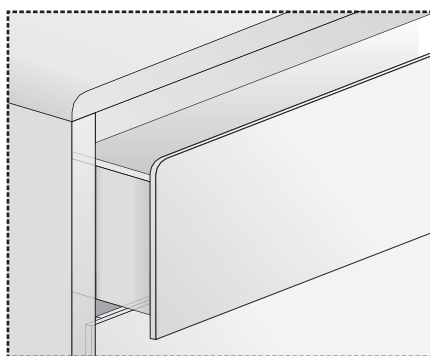

Comodino
Bedside table

misure L x H x P cm /
dimensions W x H x D cm

51 x 42,5 x 48,2

Settimino
Tallboy

misure L x H x P cm /
dimensions W x H x D cm

51 x 115,7 x 54,6

Comò
Chest of drawers

misure L x H x P cm /
dimensions W x H x D cm

128,7 x 80,1 x 54,6

apertura tramite feritoia a lato del cassetto.
opened by inserting fingers in recess along side of drawer.