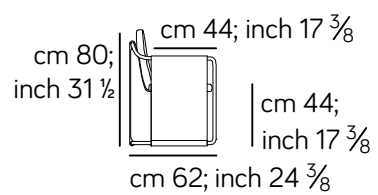

Kimono - AM010

Poltrone / armchair

010

90 cm; 35 3/8 inch

90 cm; 35 3/8 inch