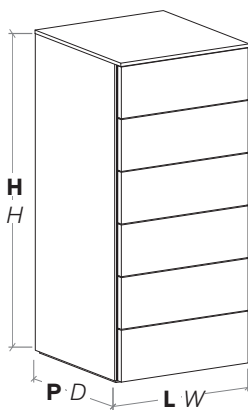

Comodino
Bedside table

misure L x H x P cm /
dimensions W x H x D cm

40,3/51 x 39,3 x 48,2

Settimino
Tallboy

misure L x H x P cm /
dimensions W x H x D cm

51 x 112,5 x 54,6

Comò
Chest of drawers

misure L x H x P cm /
dimensions W x H x D cm

108,3/128,7 x 75,9 x 54,6

apertura tramite feritoia a lato del cassetto.
opened by inserting fingers in recess along side of drawer.