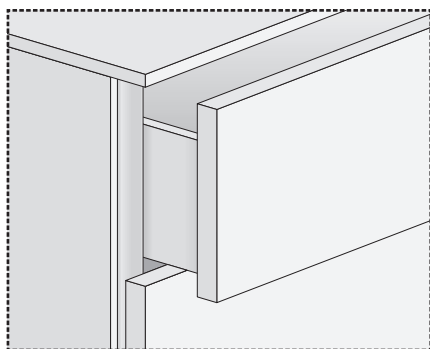

Comodino
Bedside table

misure L x H x P cm /
dimensions W x H x D cm

40,3/51 x 39,3 x 48,2

Settimino
Tallboy

misure L x H x P cm /
dimensions W x H x D cm

51 x 112,5 x 54,6

Comò
Chest of drawers

misure L x H x P cm /
dimensions W x H x D cm

108,3/128,7 x 75,9 x 54,6

apertura tramite feritoia a lato del cassetto.
opened by inserting fingers in recess along side of drawer.