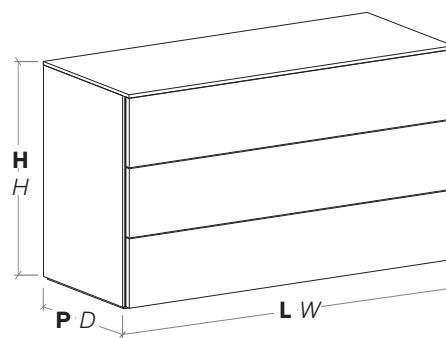

Comodino
Bedside table

misure L x H x P cm /
dimensions W x H x D cm

40,3/51 x 39,3 x 48,2

Settimino
Tallboy

misure L x H x P cm /
dimensions W x H x D cm

51 x 112,5 x 54,6

Comò
Chest of drawers

misure L x H x P cm /
dimensions W x H x D cm

108,3/128,7 x 75,9 x 54,6

apertura tramite feritoia a lato del cassetto.
opened by inserting fingers in recess along side of drawer.