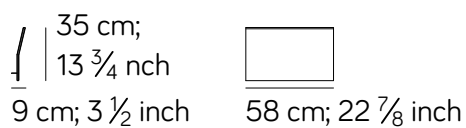

Accessori / accessories

828