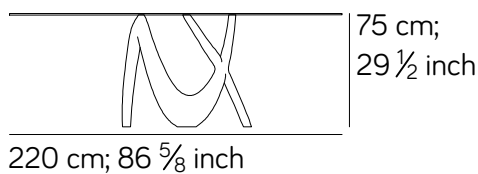

Tavoli / tables

T549+T546

T549+T548

T549+T586

T549+T585

T549+T547

T549+T549+T591