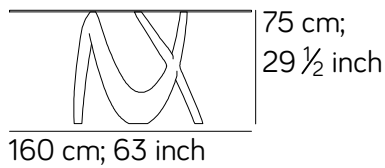

Tavoli / tables

T549+T546

T549+T548

T549+T586

T549+T585

T549+T547

T549+T549+T591