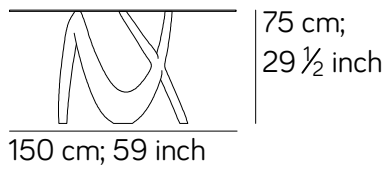

Tavoli / tables

T549+T546