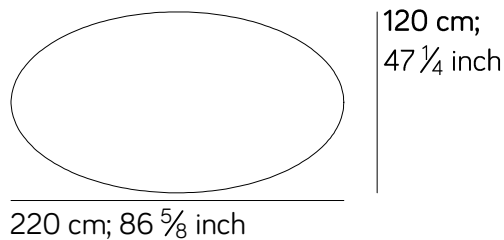

Tavoli / tables

T549+T546

T549+T548

T549+T586

T549+T585

T549+T547

T549+T549+T591