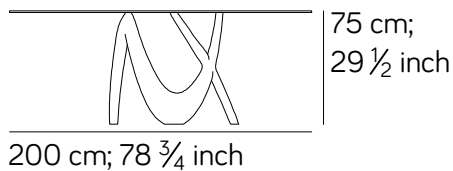

Tavoli / tables

T549+T546

T549+T548

T549+T586

T549+T585

T549+T547

T549+T549+T591