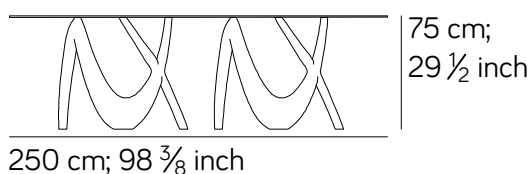

T549+T549+T591