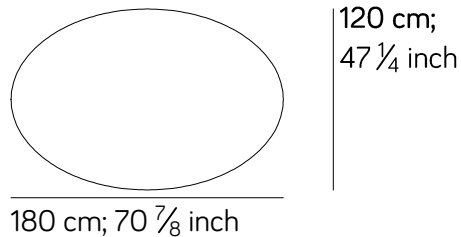

Tavoli / tables

T549+T546

T549+T548

T549+T586

T549+T585

T549+T547

T549+T549+T591