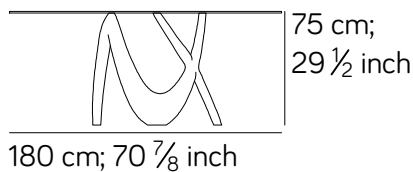

Tavoli / tables

T549+T546

T549+T548

T549+T586

T549+T585

T549+T547

T549+T549+T591