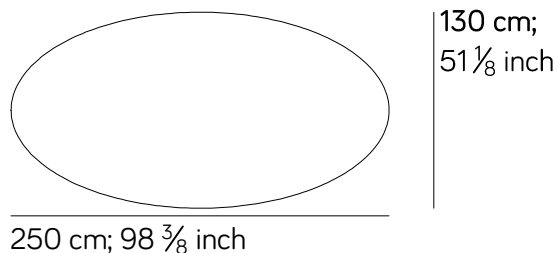

T549+T549+T591