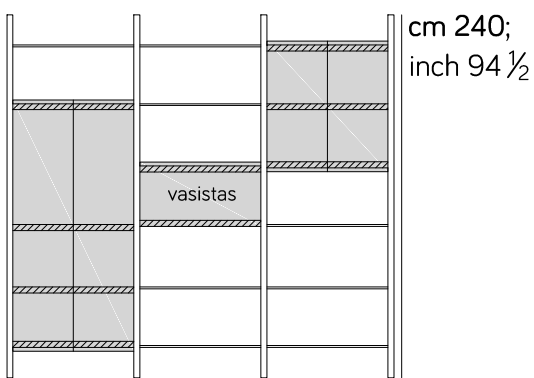

cm 160;
inch 63

148 cm; 58 1/4 inch

cm 39;
inch 15 3/8

148 cm; 58 1/4 inch

S19

cm 240;
inch 94 1/2

204 cm; 80 3/8 inch

cm 39;
inch 15 3/8

204 cm; 80 3/8 inch

S20

cm 160;
inch 63

204 cm; 80 3/8 inch

cm 39;
inch 15 3/8

204 cm; 80 3/8 inch

Sistema Parere 1 - AM044

Librerie / bookcase

S21

224 cm; 88 1/4 inch

224 cm; 88 1/4 inch

S22

224 cm; 88 1/4 inch

224 cm; 88 1/4 inch

S23

256 cm; 100 3/4 inch

256 cm; 100 3/4 inch

S24

256 cm; 100 3/4 inch

256 cm; 100 3/4 inch

Sistema Parere 1 - AM044

Librerie / bookcase

S25

304 cm; 119 5/8 inch