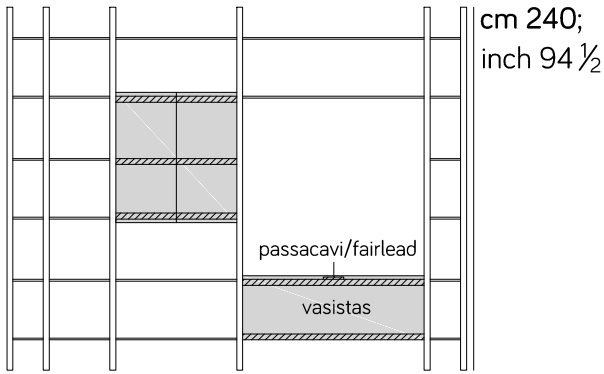

S21

224 cm; 88 1/4 inch

224 cm; 88 1/4 inch

S22

224 cm; 88 1/4 inch

224 cm; 88 1/4 inch

S23

256 cm; 100 3/4 inch

256 cm; 100 3/4 inch

S24

256 cm; 100 3/4 inch

256 cm; 100 3/4 inch

Sistema Parere 1 - AM044

Librerie / bookcase

S25

304 cm; 119 5/8 inch

304 cm; 119 5/8 inch

S26

304 cm; 119 5/8 inch

304 cm; 119 5/8 inch

S27

388 cm; 152 3/4 inch

388 cm; 152 3/4 inch

S28