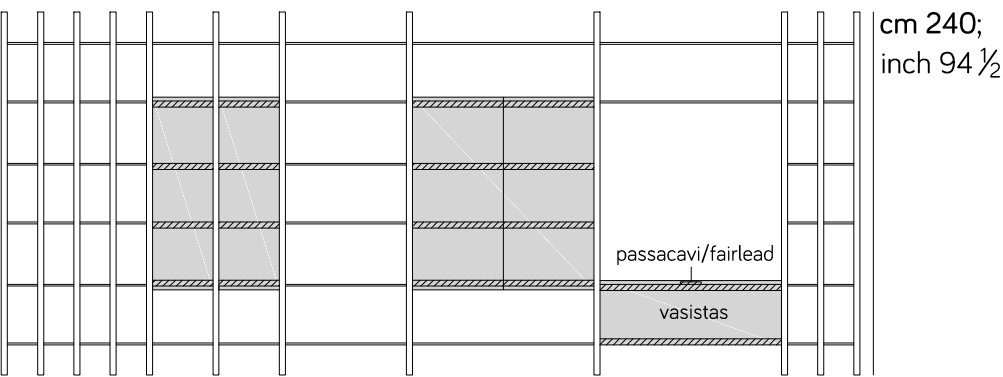

304 cm; 119 5/8 inch

S26

304 cm; 119 5/8 inch

304 cm; 119 5/8 inch

S27

388 cm; 152 3/4 inch

388 cm; 152 3/4 inch

S28

388 cm; 152 3/4 inch

388 cm; 152 3/4 inch

Sistema Parere 1 - AM044

Librerie / bookcase

S29

408 cm; 160 ⁵/₈ inch

408 cm; 160 ⁵/₈ inch

S30

408 cm; 160 ⁵/₈ inch

408 cm; 160 ⁵/₈ inch

S31

568 cm; 223 ⁵/₈ inch

568 cm; 223 ⁵/₈ inch

S32

568 cm; 223 ⁵/₈ inch

568 cm; 223 ⁵/₈ inch