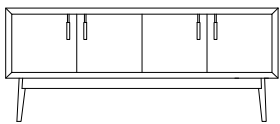

Theo - AM009

Madia / sideboard

474

cm 123;
inch 48 1/2

94 cm; 37 inch

cm 50;
inch 19 3/4

94 cm; 37 inch

478

cm 75;
inch 29 1/2

120 cm; 47 1/4 inch

cm 50;
inch 19 3/4

120 cm; 47 1/4 inch

466

cm 75;
inch 29 1/2

180 cm; 70 7/8 inch

cm 50;
inch 19 3/4

180 cm; 70 7/8 inch

472

cm 75;
inch 29 1/2

270 cm; 106 1/4 inch

cm 50;
inch 19 3/4

270 cm; 106 1/4 inch

Madia top in marmo / sideboard marble top

573