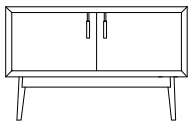

Theo - AM009

Madia / sideboard

474

cm 123;
inch 48 1/2

94 cm; 37 inch

cm 50;
inch 19 3/4

94 cm; 37 inch

478

180 cm; 70 7/8 inch

472

cm 75;
inch 29 1/2

270 cm; 106 1/4 inch

cm 50;
inch 19 3/4

270 cm; 106 1/4 inch

Madia top in marmo / sideboard marble top

573