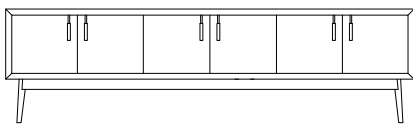

Theo - AM009

Madia / sideboard

474

cm 123;
inch 48 1/2

94 cm; 37 inch

cm 50;
inch 19 3/4

94 cm; 37 inch

478

cm 75;
inch 29 1/2

120 cm; 47 1/4 inch

cm 50;
inch 19 3/4

120 cm; 47 1/4 inch

466

cm 75;
inch 29 1/2

180 cm; 70 7/8 inch

cm 50;
inch 19 3/4

180 cm; 70 7/8 inch

472

cm 75;
inch 29 1/2

270 cm; 106 1/4 inch

cm 50;
inch 19 3/4

270 cm; 106 1/4 inch

Madia top in marmo / sideboard marble top

573