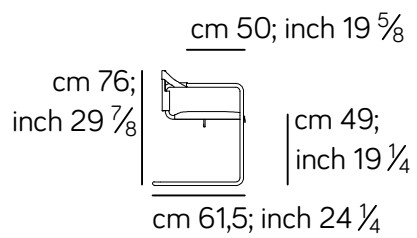

# Vienna - AM016

Poltrone / armchair

---

010

56 cm; 22 inch

56 cm; 22 inch