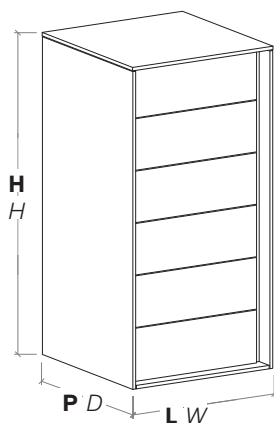

Comodino
Bedside table

misure L x H x P cm /
dimensions W x H x D cm

56,1 × 40,5 × 51,4

Settimino
Tallboy

misure L x H x P cm /
dimensions W x H x D cm

56,1 × 113,7 × 57,8

Comò
Chest of drawers

misure L x H x P cm /
dimensions W x H x D cm

134,3 × 77,1 × 57,8

apertura tramite feritoia a lato del cassetto.
opened by inserting fingers in recess along side of drawer.