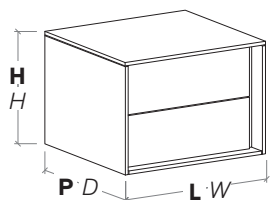

Comodino
Bedside table

misure L x H x P cm /
dimensions W x H x D cm

56,1 × 40,5 × 51,4

Settimino
Tallboy

misure L x H x P cm /
dimensions W x H x D cm

56,1 × 113,7 × 57,8

Comò
Chest of drawers

misure L x H x P cm /
dimensions W x H x D cm

134,3 × 77,1 × 57,8

apertura tramite feritoia a lato del cassetto.
opened by inserting fingers in recess along side of drawer.