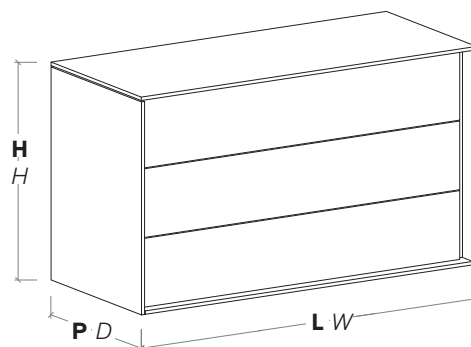

Comodino
Bedside table

misure L x H x P cm /
dimensions W x H x D cm

56,1 × 40,5 × 51,4

Settimino
Tallboy

misure L x H x P cm /
dimensions W x H x D cm

56,1 × 113,7 × 57,8

Comò
Chest of drawers

misure L x H x P cm /
dimensions W x H x D cm

134,3 × 77,1 × 57,8

apertura tramite feritoia a lato del cassetto.
opened by inserting fingers in recess along side of drawer.