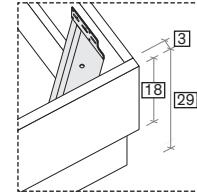

128/148/168/188 x 29 x 198/208/226

158 x 29 x 206/216/234

R120 con gambe
R120 with legs

R180

misure L x H x P cm /
dimensions W x H x D cm

128/148/168/188 x 31 x 198/208

158 x 31 x 206/216

R180 dritto
Straight R180

R180 stondato
Rounded R180

R18Z

misure L x H x P cm /
dimensions W x H x D cm

128/148/168/188 × 29 × 198/208
158 × 29 × 206/216

R18Z dritto
Straight R18Z

R18Z stondato
Rounded R18Z

R18Z

misure L x H x P cm /
dimensions W x H x D cm

128/168/188 × 29 × 198/208

Disponibile sistema di sollevamento PRATIC.
PRATIC lift system available on demand.

R290

misure L x H x P cm /
dimensions W x H x D cm

88/98/128/148/168/188 × 29 × 198/208
158 × 29 × 206/216

R290 dritto
Straight R290

R290 stondato
Rounded R290

R290

misure L x H x P cm /
dimensions W x H x D cm

128/168/188 × 29 × 198/208

Disponibile sistema di sollevamento PRATIC.
PRATIC lift system available on demand.