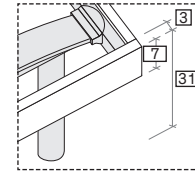

Completo di cavo di alimentazione da 2 mt.
Complete with 2m power cable.

R70

misure L x H x P cm /
dimensions W x H x D cm

128/168/188 x 31 x 198/208

R70 dritto
Straight R70

R70 stondato
Rounded R70

R120

misure L x H x P cm /
dimensions W x H x D cm

128/148/168/188 x 29 x 198/208/226

158 x 29 x 206/216/234

R120 con gambe
R120 with legs

R180

misure L x H x P cm /
dimensions W x H x D cm

128/148/168/188 x 31 x 198/208

158 x 31 x 206/216

R180 dritto
Straight R180

R180 stondato
Rounded R180

R18Z

misure L x H x P cm /
dimensions W x H x D cm

128/148/168/188 × 29 × 198/208
158 × 29 × 206/216

R18Z dritto
Straight R18Z

R18Z stondato
Rounded R18Z

R18Z

misure L x H x P cm /
dimensions W x H x D cm

R290 dritto
Straight R290

R290 stondato
Rounded R290

R290

misure L x H x P cm /
dimensions W x H x D cm

128/168/188 × 29 × 198/208

Disponibile sistema di sollevamento PRATIC.
PRATIC lift system available on demand.