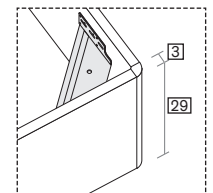

128/148/168/188 x 29 x 198/208/226

158 x 29 x 206/216/234

R120 con gambe
R120 with legs

R180

misure L x H x P cm /
dimensions W x H x D cm

128/148/168/188 x 31 x 198/208

158 x 31 x 206/216

R180 dritto
Straight R180

R180 stondato
Rounded R180

R18Z

misure L x H x P cm /
dimensions W x H x D cm

128/148/168/188 × 29 × 198/208
158 × 29 × 206/216

R18Z dritto
Straight R18Z

R18Z stondato
Rounded R18Z

R18Z

misure L x H x P cm /
dimensions W x H x D cm

128/168/188 × 29 × 198/208

Disponibile sistema di sollevamento PRATIC.
PRATIC lift system available on demand.

R290

misure L x H x P cm /
dimensions W x H x D cm

88/98/128/148/168/188 × 29 × 198/208
158 × 29 × 206/216

R290 dritto
Straight R290

R290 stondato
Rounded R290

R290

misure L x H x P cm /
dimensions W x H x D cm

128/168/188 × 29 × 198/208

Disponibile sistema di sollevamento PRATIC.
PRATIC lift system available on demand.