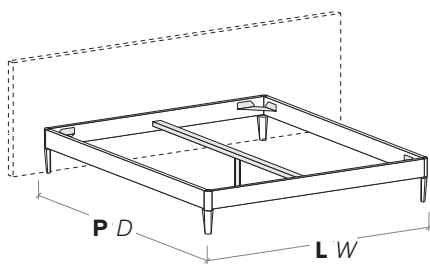

Completo di cavo di alimentazione da 2 mt.
Complete with 2m power cable.

R70

misure L x H x P cm /
dimensions W x H x D cm

128/168/188 x 31 x 198/208

R70 dritto
Straight R70

R70 stondato
Rounded R70

R120

misure L x H x P cm /
dimensions W x H x D cm

128/148/168/188 x 29 x 198/208/226

158 x 29 x 206/216/234

R120 con gambe
R120 with legs

R180

misure L x H x P cm /
dimensions W x H x D cm

128/148/168/188 x 31 x 198/208

158 x 31 x 206/216

R180 dritto
Straight R180

R180 stondato
Rounded R180

R18Z

misure L x H x P cm /
dimensions W x H x D cm

128/148/168/188 × 29 × 198/208
158 × 29 × 206/216

R18Z dritto
Straight R18Z

R18Z stondato
Rounded R18Z

R18Z

misure L x H x P cm /
dimensions W x H x D cm

R290 dritto
Straight R290

R290 stondato
Rounded R290

R290

misure L x H x P cm /
dimensions W x H x D cm

128/168/188 × 29 × 198/208

Disponibile sistema di sollevamento PRATIC.
PRATIC lift system available on demand.