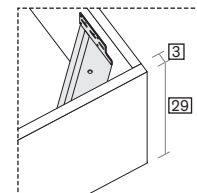

128/148/168/188 x 29 x 198/208/226

158 x 29 x 206/216/234

R120 con gambe
R120 with legs

R180

misure L x H x P cm /
dimensions W x H x D cm

128/148/168/188 x 31 x 198/208

158 x 31 x 206/216

R180 dritto
Straight R180

R180 stondato
Rounded R180

R18Z

misure L x H x P cm /
dimensions W x H x D cm

128/148/168/188 × 29 × 198/208
158 × 29 × 206/216

R18Z dritto
Straight R18Z

R18Z stondato
Rounded R18Z

R18Z

misure L x H x P cm /
dimensions W x H x D cm

128/168/188 × 29 × 198/208

Disponibile sistema di sollevamento PRATIC.
PRATIC lift system available on demand.

R290

misure L x H x P cm /
dimensions W x H x D cm

88/98/128/148/168/188 × 29 × 198/208
158 × 29 × 206/216

R290 dritto
Straight R290

R290 stondato
Rounded R290

R290

misure L x H x P cm /
dimensions W x H x D cm

128/168/188 × 29 × 198/208

Disponibile sistema di sollevamento PRATIC.
PRATIC lift system available on demand.