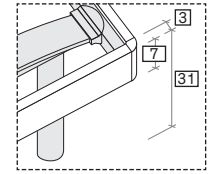

Completo di cavo di alimentazione da 2 mt.
Complete with 2m power cable.

R70

misure L x H x P cm /
dimensions W x H x D cm

128/168/188 x 31 x 198/208

R70 dritto
Straight R70

R70 stondato
Rounded R70

R120

misure L x H x P cm /
dimensions W x H x D cm

128/148/168/188 x 29 x 198/208/226

158 x 29 x 206/216/234

R120 con gambe
R120 with legs

R180

misure L x H x P cm /
dimensions W x H x D cm

128/148/168/188 x 31 x 198/208

158 x 31 x 206/216

R180 dritto
Straight R180

R180 stondato
Rounded R180

R18Z

misure L x H x P cm /
dimensions W x H x D cm

128/148/168/188 × 29 × 198/208
158 × 29 × 206/216

R18Z dritto
Straight R18Z

R18Z stondato
Rounded R18Z

R18Z

misure L x H x P cm /
dimensions W x H x D cm

R290 dritto
Straight R290

R290 stondato
Rounded R290

R290

misure L x H x P cm /
dimensions W x H x D cm

128/168/188 × 29 × 198/208

Disponibile sistema di sollevamento PRATIC.
PRATIC lift system available on demand.