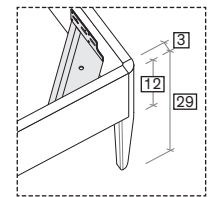

Completo di cavo di alimentazione da 2 mt.
Complete with 2m power cable.

R70

misure L x H x P cm /
dimensions W x H x D cm

128/168/188 x 31 x 198/208

R70 dritto
Straight R70

R70 stondato
Rounded R70

R120

misure L x H x P cm /
dimensions W x H x D cm

128/148/168/188 x 29 x 198/208/226

158 x 29 x 206/216/234

R120 con gambe
R120 with legs

R180

misure L x H x P cm /
dimensions W x H x D cm

128/148/168/188 x 31 x 198/208

158 x 31 x 206/216

R180 dritto
Straight R180

R180 stondato
Rounded R180

R18Z

misure L x H x P cm /
dimensions W x H x D cm

128/148/168/188 × 29 × 198/208
158 × 29 × 206/216

R18Z dritto
Straight R18Z

R18Z stondato
Rounded R18Z

R18Z

misure L x H x P cm /
dimensions W x H x D cm

R290 dritto
Straight R290

R290 stondato
Rounded R290

R290

misure L x H x P cm /
dimensions W x H x D cm

128/168/188 × 29 × 198/208

Disponibile sistema di sollevamento PRATIC.
PRATIC lift system available on demand.