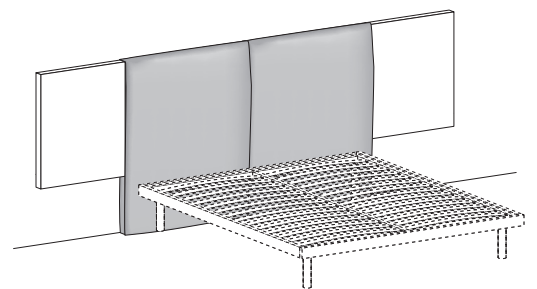

Rivestito in tessuto o in ecopelle sfoderabile.
With removable fabric or imitation leather covers.

Esempi di composizione
Examples of configuration

Esempio testiera sospesa
Example of wall-mounted headboard

Testiera ARNAD Sp. 2,9 cm

ARNAD headboard 2,9 cm thick

misure L x H cm /
dimensions W x H cm

60/90/120 × 36,3/73,2/109,8

Testiera imbottita ARNAD Sp. 2,9 cm

ARNAD padded headboard 2,9 cm thick

misure L x H cm /
dimensions W x H cm

60/90/120 × 36,3/73,2/109,8

Sfoderabile.
Removable covers.

Retroilluminazione a LED per testiera ARNAD (luce calda)

LED backlighting for ARNAD headboard (warm light)

L. 100/300 cm (120 LED al mt).
L 100/300 cm (120 LEDs per m).

R290 dritto
Straight R290

R290 stondato
Rounded R290

R290

misure L x H x P cm /
dimensions W x H x D cm

128/168/188 × 29 × 198/208

Disponibile sistema di sollevamento PRATIC.
PRATIC lift system available on demand.