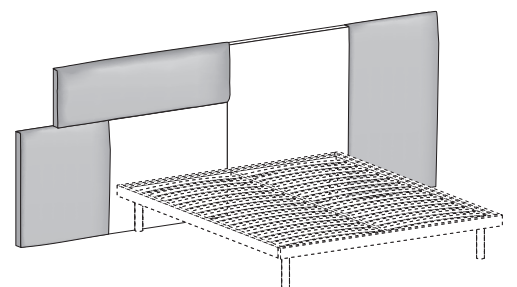

Rivestito in tessuto o in ecopelle sfoderabile.
With removable fabric or imitation leather covers.

Esempi di composizione
Examples of configuration

Esempio testiera sospesa
Example of wall-mounted headboard

Testiera ARNAD Sp. 2,9 cm

ARNAD headboard 2,9 cm thick

misure L x H cm /
dimensions W x H cm

60/90/120 × 36,3/73,2/109,8

Testiera imbottita ARNAD Sp. 2,9 cm

ARNAD padded headboard 2,9 cm thick

misure L x H cm /
dimensions W x H cm

60/90/120 × 36,3/73,2/109,8

Sfoderabile.
Removable covers.

Retroilluminazione a LED per testiera ARNAD (luce calda)

LED backlighting for ARNAD headboard (warm light)

L. 100/300 cm (120 LED al mt).
L 100/300 cm (120 LEDs per m).

R290 dritto
Straight R290

R290 stondato
Rounded R290

R290

misure L x H x P cm /
dimensions W x H x D cm

128/168/188 × 29 × 198/208

Disponibile sistema di sollevamento PRATIC.
PRATIC lift system available on demand.