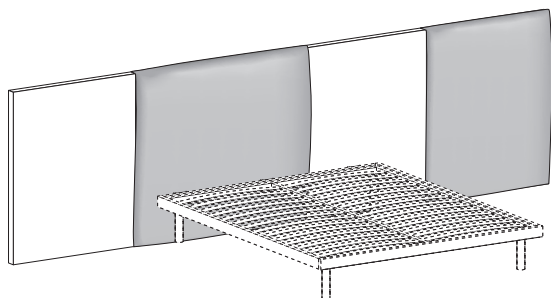

Rivestito in tessuto o in ecopelle sfoderabile.
With removable fabric or imitation leather covers.

Esempi di composizione
Examples of configuration

Esempio testiera sospesa
Example of wall-mounted headboard

Testiera ARNAD Sp. 2,9 cm

ARNAD headboard 2,9 cm thick

misure L x H cm /
dimensions W x H cm

60/90/120 × 36,3/73,2/109,8

Testiera imbottita ARNAD Sp. 2,9 cm

ARNAD padded headboard 2,9 cm thick

misure L x H cm /
dimensions W x H cm

60/90/120 × 36,3/73,2/109,8

Sfoderabile.
Removable covers.

Retroilluminazione a LED per testiera ARNAD (luce calda)

LED backlighting for ARNAD headboard (warm light)

L. 100/300 cm (120 LED al mt).
L 100/300 cm (120 LEDs per m).

R290 dritto
Straight R290

R290 stondato
Rounded R290

R290

misure L x H x P cm /
dimensions W x H x D cm

128/168/188 × 29 × 198/208

Disponibile sistema di sollevamento PRATIC.
PRATIC lift system available on demand.