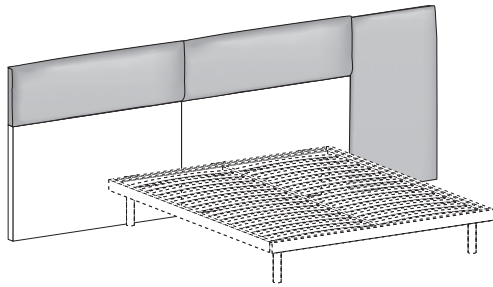

Rivestito in tessuto o in ecopelle sfoderabile.
With removable fabric or imitation leather covers.

Esempi di composizione
Examples of configuration

Esempio testiera sospesa
Example of wall-mounted headboard

Testiera ARNAD Sp. 2,9 cm

ARNAD headboard 2,9 cm thick

misure L x H cm /
dimensions W x H cm

60/90/120 × 36,3/73,2/109,8

Testiera imbottita ARNAD Sp. 2,9 cm

ARNAD padded headboard 2,9 cm thick

misure L x H cm /
dimensions W x H cm

60/90/120 × 36,3/73,2/109,8

Sfoderabile.
Removable covers.

Retroilluminazione a LED per testiera ARNAD (luce calda)

LED backlighting for ARNAD headboard (warm light)

L. 100/300 cm (120 LED al mt).
L 100/300 cm (120 LEDs per m).

R290 dritto
Straight R290

R290 stondato
Rounded R290

R290

misure L x H x P cm /
dimensions W x H x D cm

128/168/188 × 29 × 198/208

Disponibile sistema di sollevamento PRATIC.
PRATIC lift system available on demand.