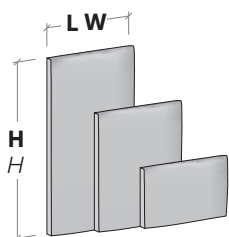

Testiera ARNAD Sp. 2,9 cm

ARNAD headboard 2,9 cm thick

misure L x H cm /
dimensions W x H cm

60/90/120 × 36,3/73,2/109,8

Testiera imbottita ARNAD Sp. 2,9 cm

ARNAD padded headboard 2,9 cm thick

misure L x H cm /
dimensions W x H cm

Completo di cavo di alimentazione da 2 mt.
Complete with 2m power cable.

R70

misure L x H x P cm /
dimensions W x H x D cm

128/168/188 x 31 x 198/208

R70 dritto
Straight R70

R70 stondato
Rounded R70

R120

misure L x H x P cm /
dimensions W x H x D cm

R180 stondato
Rounded R180

R18Z

misure L x H x P cm /
dimensions W x H x D cm

128/148/168/188 × 29 × 198/208
158 × 29 × 206/216

R18Z dritto
Straight R18Z

R18Z stondato
Rounded R18Z

R18Z

misure L x H x P cm /
dimensions W x H x D cm

R290 dritto
Straight R290

R290 stondato
Rounded R290

R290

misure L x H x P cm /
dimensions W x H x D cm

128/168/188 × 29 × 198/208

Disponibile sistema di sollevamento PRATIC.
PRATIC lift system available on demand.