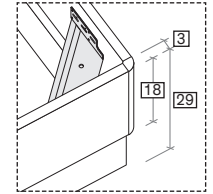

128/148/168/188 x 29 x 198/208/226

158 x 29 x 206/216/234

R120 con gambe
R120 with legs

R180

misure L x H x P cm /
dimensions W x H x D cm

128/148/168/188 x 31 x 198/208

158 x 31 x 206/216

R180 dritto
Straight R180

R180 stondato
Rounded R180

R18Z

misure L x H x P cm /
dimensions W x H x D cm

128/148/168/188 × 29 × 198/208
158 × 29 × 206/216

R18Z dritto
Straight R18Z

R18Z stondato
Rounded R18Z

R18Z

misure L x H x P cm /
dimensions W x H x D cm

128/168/188 × 29 × 198/208

Disponibile sistema di sollevamento PRATIC.
PRATIC lift system available on demand.

R290

misure L x H x P cm /
dimensions W x H x D cm

88/98/128/148/168/188 × 29 × 198/208
158 × 29 × 206/216

R290 dritto
Straight R290

R290 stondato
Rounded R290

R290

misure L x H x P cm /
dimensions W x H x D cm

128/168/188 × 29 × 198/208

Disponibile sistema di sollevamento PRATIC.
PRATIC lift system available on demand.