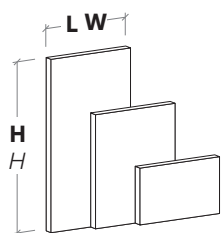

Testiera ARNAD Sp. 2,9 cm

ARNAD headboard 2,9 cm thick

misure L x H cm /
dimensions W x H cm

60/90/120 × 36,3/73,2/109,8

Testiera imbottita ARNAD Sp. 2,9 cm

ARNAD padded headboard 2,9 cm thick

misure L x H cm /
dimensions W x H cm

128/148/168/188 x 29 x 198/208/226

158 x 29 x 206/216/234

R120 con gambe
R120 with legs

R180

misure L x H x P cm /
dimensions W x H x D cm

128/148/168/188 x 31 x 198/208

158 x 31 x 206/216

R180 dritto
Straight R180

R180 stondato
Rounded R180

R18Z

misure L x H x P cm /
dimensions W x H x D cm

128/148/168/188 × 29 × 198/208
158 × 29 × 206/216

R18Z dritto
Straight R18Z

R18Z stondato
Rounded R18Z

R18Z

misure L x H x P cm /
dimensions W x H x D cm

R290 dritto
Straight R290

R290 stondato
Rounded R290

R290

misure L x H x P cm /
dimensions W x H x D cm

128/168/188 × 29 × 198/208

Disponibile sistema di sollevamento PRATIC.
PRATIC lift system available on demand.