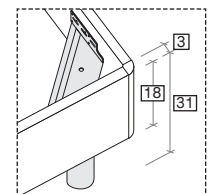

128/148/168/188 x 29 x 198/208/226

158 x 29 x 206/216/234

R120 con gambe
R120 with legs

R180

misure L x H x P cm /
dimensions W x H x D cm

128/148/168/188 x 31 x 198/208

158 x 31 x 206/216

R180 dritto
Straight R180

R180 stondato
Rounded R180

R18Z

misure L x H x P cm /
dimensions W x H x D cm

128/148/168/188 × 29 × 198/208
158 × 29 × 206/216

R18Z dritto
Straight R18Z

R18Z stondato
Rounded R18Z

R18Z

misure L x H x P cm /
dimensions W x H x D cm

128/168/188 × 29 × 198/208

Disponibile sistema di sollevamento PRATIC.
PRATIC lift system available on demand.

R290

misure L x H x P cm /
dimensions W x H x D cm

88/98/128/148/168/188 × 29 × 198/208
158 × 29 × 206/216

R290 dritto
Straight R290

R290 stondato
Rounded R290

R290

misure L x H x P cm /
dimensions W x H x D cm

128/168/188 × 29 × 198/208

Disponibile sistema di sollevamento PRATIC.
PRATIC lift system available on demand.