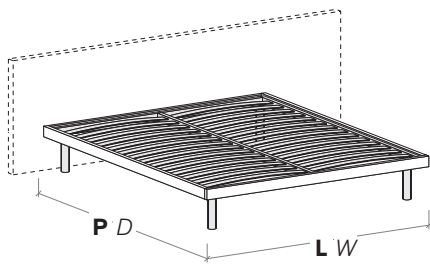

60/90/120 × 36,3/73,2/109,8

Sfoderabile.
Removable covers.

Retroilluminazione a LED per testiera ARNAD (luce calda)

LED backlighting for ARNAD headboard (warm light)

L. 100/300 cm (120 LED al mt).
L 100/300 cm (120 LEDs per m).

Completo di cavo di alimentazione da 2 mt.
Complete with 2m power cable.

R70

misure L x H x P cm /
dimensions W x H x D cm

128/168/188 x 31 x 198/208

R70 dritto
Straight R70

R70 stondato
Rounded R70

R120

misure L x H x P cm /
dimensions W x H x D cm

128/148/168/188 x 29 x 198/208/226

158 x 29 x 206/216/234

R120 con gambe
R120 with legs

R180

misure L x H x P cm /
dimensions W x H x D cm

128/148/168/188 x 31 x 198/208

158 x 31 x 206/216

R180 dritto
Straight R180

R180 stondato
Rounded R180

R18Z

misure L x H x P cm /
dimensions W x H x D cm

128/148/168/188 × 29 × 198/208
158 × 29 × 206/216

R18Z dritto
Straight R18Z

R18Z stondato
Rounded R18Z

R18Z

misure L x H x P cm /
dimensions W x H x D cm