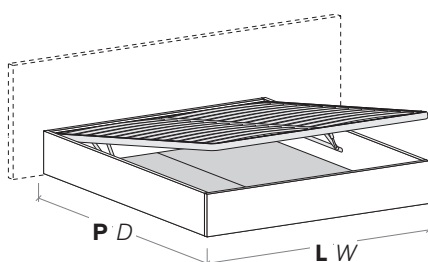

R180 stondato
Rounded R180

R18Z

misure L x H x P cm /
dimensions W x H x D cm

128/148/168/188 × 29 × 198/208
158 × 29 × 206/216

R18Z dritto
Straight R18Z

R18Z stondato
Rounded R18Z

R18Z

misure L x H x P cm /
dimensions W x H x D cm

128/168/188 × 29 × 198/208

Disponibile sistema di sollevamento PRATIC.
PRATIC lift system available on demand.

R290

misure L x H x P cm /
dimensions W x H x D cm

88/98/128/148/168/188 × 29 × 198/208
158 × 29 × 206/216

R290 dritto
Straight R290

R290 stondato
Rounded R290

R290

misure L x H x P cm /
dimensions W x H x D cm

128/168/188 × 29 × 198/208

Disponibile sistema di sollevamento PRATIC.
PRATIC lift system available on demand.