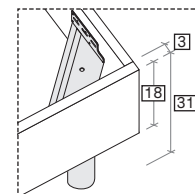

128/148/168/188 x 29 x 198/208/226

158 x 29 x 206/216/234

R120 con gambe
R120 with legs

R180

misure L x H x P cm /
dimensions W x H x D cm

128/148/168/188 x 31 x 198/208

158 x 31 x 206/216

R180 dritto
Straight R180

R180 stondato
Rounded R180

R18Z

misure L x H x P cm /
dimensions W x H x D cm

128/148/168/188 × 29 × 198/208
158 × 29 × 206/216

R18Z dritto
Straight R18Z

R18Z stondato
Rounded R18Z

R18Z

misure L x H x P cm /
dimensions W x H x D cm

128/168/188 × 29 × 198/208

Disponibile sistema di sollevamento PRATIC.
PRATIC lift system available on demand.

R290

misure L x H x P cm /
dimensions W x H x D cm

88/98/128/148/168/188 × 29 × 198/208
158 × 29 × 206/216

R290 dritto
Straight R290

R290 stondato
Rounded R290

R290

misure L x H x P cm /
dimensions W x H x D cm

128/168/188 × 29 × 198/208

Disponibile sistema di sollevamento PRATIC.
PRATIC lift system available on demand.