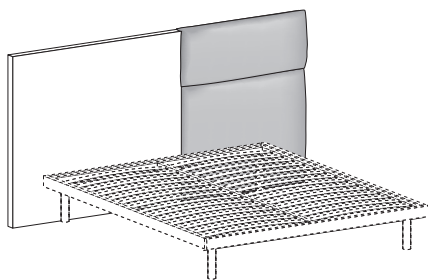

Rivestito in tessuto o in ecopelle sfoderabile.
With removable fabric or imitation leather covers.

Esempi di composizione
Examples of configuration

Esempio testiera sospesa
Example of wall-mounted headboard

Testiera ARNAD Sp. 2,9 cm

ARNAD headboard 2,9 cm thick

misure L x H cm /
dimensions W x H cm

60/90/120 × 36,3/73,2/109,8

Testiera imbottita ARNAD Sp. 2,9 cm

ARNAD padded headboard 2,9 cm thick

misure L x H cm /
dimensions W x H cm

60/90/120 × 36,3/73,2/109,8

Sfoderabile.
Removable covers.

Retroilluminazione a LED per testiera ARNAD (luce calda)

LED backlighting for ARNAD headboard (warm light)

L. 100/300 cm (120 LED al mt).
L 100/300 cm (120 LEDs per m).

R290 dritto
Straight R290

R290 stondato
Rounded R290

R290

misure L x H x P cm /
dimensions W x H x D cm

128/168/188 × 29 × 198/208

Disponibile sistema di sollevamento PRATIC.
PRATIC lift system available on demand.