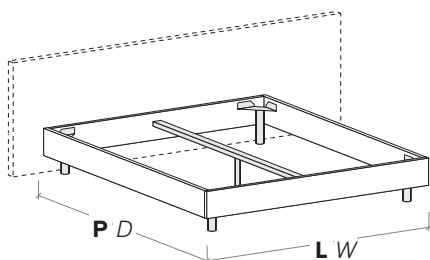

Completo di cavo di alimentazione da 2 mt.
Complete with 2m power cable.

R70

misure L x H x P cm /
dimensions W x H x D cm

128/168/188 x 31 x 198/208

R70 dritto
Straight R70

R70 stondato
Rounded R70

R120

misure L x H x P cm /
dimensions W x H x D cm

128/148/168/188 x 29 x 198/208/226

158 x 29 x 206/216/234

R120 con gambe
R120 with legs

R180

misure L x H x P cm /
dimensions W x H x D cm

128/148/168/188 x 31 x 198/208

158 x 31 x 206/216

R180 dritto
Straight R180

R180 stondato
Rounded R180

R18Z

misure L x H x P cm /
dimensions W x H x D cm

128/148/168/188 × 29 × 198/208
158 × 29 × 206/216

R18Z dritto
Straight R18Z

R18Z stondato
Rounded R18Z

R18Z

misure L x H x P cm /
dimensions W x H x D cm

R290 dritto
Straight R290

R290 stondato
Rounded R290

R290

misure L x H x P cm /
dimensions W x H x D cm

128/168/188 × 29 × 198/208

Disponibile sistema di sollevamento PRATIC.
PRATIC lift system available on demand.