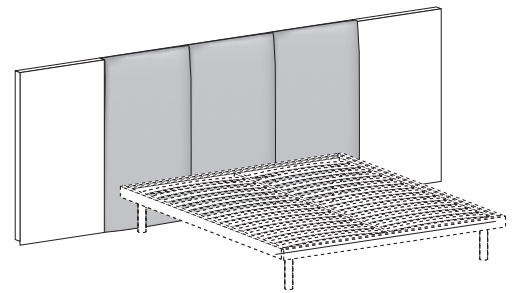

Rivestito in tessuto o in ecopelle sfoderabile.
With removable fabric or imitation leather covers.

Esempi di composizione
Examples of configuration

Esempio testiera sospesa
Example of wall-mounted headboard

Testiera ARNAD Sp. 2,9 cm

ARNAD headboard 2,9 cm thick

misure L x H cm /
dimensions W x H cm

60/90/120 × 36,3/73,2/109,8

Testiera imbottita ARNAD Sp. 2,9 cm

ARNAD padded headboard 2,9 cm thick

misure L x H cm /
dimensions W x H cm

60/90/120 × 36,3/73,2/109,8

Sfoderabile.
Removable covers.

Retroilluminazione a LED per testiera ARNAD (luce calda)

LED backlighting for ARNAD headboard (warm light)

L. 100/300 cm (120 LED al mt).
L 100/300 cm (120 LEDs per m).

R290 dritto
Straight R290

R290 stondato
Rounded R290

R290

misure L x H x P cm /
dimensions W x H x D cm

128/168/188 × 29 × 198/208

Disponibile sistema di sollevamento PRATIC.
PRATIC lift system available on demand.