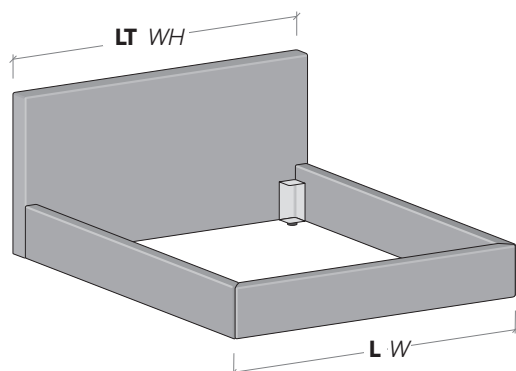

Rivestimenti sfoderabili
Removable covers

Senza rete

With no mattress base

misure L x H x P cm /
dimensions W x H x D cm

138/178/198 x 91 x 213/223

misure LT cm /
dimensions WH cm

140/180/200

Con rete alzante

With lift-up mattress base

misure L x H x P cm /
dimensions W x H x D cm

178/198 x 91 x 213/223

misure LT cm /
dimensions WH cm

180/200

Disponibile sistema di sollevamento PRATIC.
PRATIC lift system available on demand.