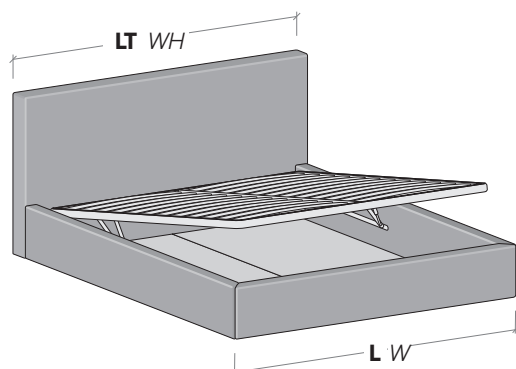

Rivestimenti sfoderabili
Removable covers

Senza rete

With no mattress base

misure L x H x P cm /
dimensions W x H x D cm

138/178/198 x 91 x 213/223

misure LT cm /
dimensions WH cm

140/180/200

Con rete alzante

With lift-up mattress base

misure L x H x P cm /
dimensions W x H x D cm

178/198 x 91 x 213/223

misure LT cm /
dimensions WH cm

180/200

Disponibile sistema di sollevamento PRATIC.
PRATIC lift system available on demand.