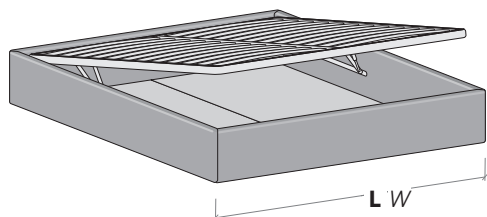

**Rivestimenti sfoderabili**  
*Removable covers*

**Senza rete**  
*With no mattress base*

**misure L x H x P cm /**  
*dimensions W x H x D cm*

**131/171/191 x 31 x 212/222**

**Con rete alzante**  
*With lift-up mattress base*

**misure L x H x P cm /**  
*dimensions W x H x D cm*

**171/191 x 31 x 212/222**

**Disponibile sistema di sollevamento PRATIC.**  
*PRATIC lift system available on demand.*