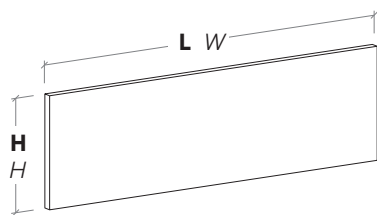

Esempio con doppia altezza

Example with two heights

Testiera CARDIFF

CARDIFF headboard

cinquanta3

Testiera CARDIFF H. 73 cm

CARDIFF headboard H 73 cm

misure L x H x P cm /
dimensions W x H x D cm

R70

misure L x H x P cm /
dimensions W x H x D cm

128/168/188 x 31 x 198/208

R70 dritto
Straight R70

R70 stondato
Rounded R70

R120

misure L x H x P cm /
dimensions W x H x D cm

128/148/168/188 x 29 x 198/208/226

R18Z

misure L x H x P cm /
dimensions W x H x D cm

128/148/168/188 × 29 × 198/208
158 × 29 × 206/216

R18Z dritto
Straight R18Z

R18Z stondato
Rounded R18Z

R18Z

misure L x H x P cm /
dimensions W x H x D cm

128/168/188 × 29 × 198/208

R290 stondato
Rounded R290

R290

misure L x H x P cm /
dimensions W x H x D cm

128/168/188 × 29 × 198/208

Disponibile sistema di sollevamento PRATIC.
PRATIC lift system available on demand.