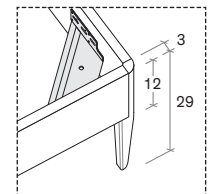

R70

misure L x H x P cm /
dimensions W x H x D cm

128/168/188 x 31 x 198/208

R70 dritto
Straight R70

R70 stondato
Rounded R70

R120

misure L x H x P cm /
dimensions W x H x D cm

128/148/168/188 x 29 x 198/208/226

158 x 29 x 206/216/234

R120 con gambe
R120 with legs

R180

misure L x H x P cm /
dimensions W x H x D cm

128/148/168/188 x 31 x 198/208

158 x 31 x 206/216

R180 dritto
Straight R180

R180 stondato
Rounded R180

R18Z

misure L x H x P cm /
dimensions W x H x D cm

128/148/168/188 × 29 × 198/208
158 × 29 × 206/216

R18Z dritto
Straight R18Z

R18Z stondato
Rounded R18Z

R18Z

misure L x H x P cm /
dimensions W x H x D cm

128/168/188 × 29 × 198/208

R290 stondato
Rounded R290

R290

misure L x H x P cm /
dimensions W x H x D cm

128/168/188 × 29 × 198/208

Disponibile sistema di sollevamento PRATIC.
PRATIC lift system available on demand.