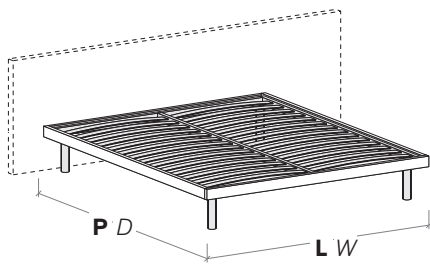

173 x 43

Non sfoderabile.
Non-removable upholstery.

LED direzionale con interruttore touch

Directional LED with touch-sensitive ON/OFF control

Le informazioni contenute nelle presenti schede tecniche sono indicative. Eventuali differenze con il listino in vigore non costituiscono motivo di contestazione.
The information given in this technical sheet are indicative. Any discrepancies with the price list currently in force cannot be cause for complaint.

R70

misure L x H x P cm /
dimensions W x H x D cm

128/168/188 x 31 x 198/208

R70 dritto
Straight R70

R70 stondato
Rounded R70

R120

misure L x H x P cm /
dimensions W x H x D cm

128/148/168/188 x 29 x 198/208/226

158 x 29 x 206/216/234

R120 con gambe
R120 with legs

R180

misure L x H x P cm /
dimensions W x H x D cm

128/148/168/188 x 31 x 198/208

158 x 31 x 206/216

R180 dritto
Straight R180

R180 stondato
Rounded R180

R18Z

misure L x H x P cm /
dimensions W x H x D cm

128/148/168/188 × 29 × 198/208
158 × 29 × 206/216

R18Z dritto
Straight R18Z

R18Z stondato
Rounded R18Z

R18Z

misure L x H x P cm /
dimensions W x H x D cm

128/168/188 × 29 × 198/208