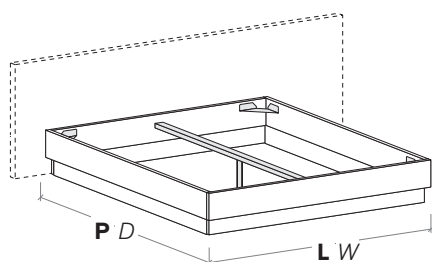

R70

misure L x H x P cm /
dimensions W x H x D cm

128/168/188 x 31 x 198/208

R70 dritto
Straight R70

R70 stondato
Rounded R70

R120

misure L x H x P cm /
dimensions W x H x D cm

128/148/168/188 x 29 x 198/208/226

158 x 29 x 206/216/234

R120 con gambe
R120 with legs

R180

misure L x H x P cm /
dimensions W x H x D cm

128/148/168/188 x 31 x 198/208

158 x 31 x 206/216

R180 dritto
Straight R180

R180 stondato
Rounded R180

R18Z

misure L x H x P cm /
dimensions W x H x D cm

128/148/168/188 × 29 × 198/208
158 × 29 × 206/216

R18Z dritto
Straight R18Z

R18Z stondato
Rounded R18Z

R18Z

misure L x H x P cm /
dimensions W x H x D cm

128/168/188 × 29 × 198/208

Disponibile sistema di sollevamento PRATIC.
PRATIC lift system available on demand.

R290

misure L x H x P cm /
dimensions W x H x D cm

88/98/128/148/168/188 × 29 × 198/208
158 × 29 × 206/216

R290 dritto
Straight R290