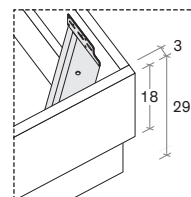

R70

misure L x H x P cm /
dimensions W x H x D cm

128/168/188 x 31 x 198/208

R70 dritto
Straight R70

R70 stondato
Rounded R70

R120

misure L x H x P cm /
dimensions W x H x D cm

128/148/168/188 x 29 x 198/208/226

158 x 29 x 206/216/234

R120 con gambe
R120 with legs

R180

misure L x H x P cm /
dimensions W x H x D cm

128/148/168/188 x 31 x 198/208

158 x 31 x 206/216

R180 dritto
Straight R180

R180 stondato
Rounded R180

R18Z

misure L x H x P cm /
dimensions W x H x D cm

128/148/168/188 × 29 × 198/208
158 × 29 × 206/216

R18Z dritto
Straight R18Z

R18Z stondato
Rounded R18Z

R18Z

misure L x H x P cm /
dimensions W x H x D cm

128/168/188 × 29 × 198/208

Disponibile sistema di sollevamento PRATIC.
PRATIC lift system available on demand.

R290

misure L x H x P cm /
dimensions W x H x D cm

88/98/128/148/168/188 × 29 × 198/208
158 × 29 × 206/216

R290 dritto
Straight R290