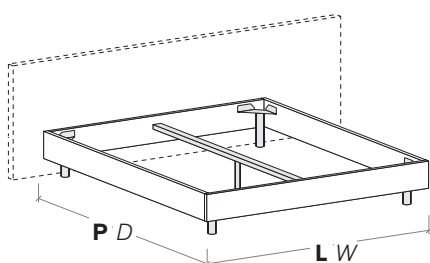

R70

misure L x H x P cm /
dimensions W x H x D cm

128/168/188 x 31 x 198/208

R70 dritto
Straight R70

R70 stondato
Rounded R70

R120

misure L x H x P cm /
dimensions W x H x D cm

128/148/168/188 x 29 x 198/208/226

158 x 29 x 206/216/234

R120 con gambe
R120 with legs

R180

misure L x H x P cm /
dimensions W x H x D cm

128/148/168/188 x 31 x 198/208

158 x 31 x 206/216

R180 dritto
Straight R180

R180 stondato
Rounded R180

R18Z

misure L x H x P cm /
dimensions W x H x D cm

128/148/168/188 × 29 × 198/208
158 × 29 × 206/216

R18Z dritto
Straight R18Z

R18Z stondato
Rounded R18Z

R18Z

misure L x H x P cm /
dimensions W x H x D cm

128/168/188 × 29 × 198/208

R290 stondato
Rounded R290

R290

misure L x H x P cm /
dimensions W x H x D cm

128/168/188 × 29 × 198/208

Disponibile sistema di sollevamento PRATIC.
PRATIC lift system available on demand.