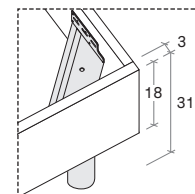

R70

misure L x H x P cm /
dimensions W x H x D cm

128/168/188 x 31 x 198/208

R70 dritto
Straight R70

R70 stondato
Rounded R70

R120

misure L x H x P cm /
dimensions W x H x D cm

128/148/168/188 x 29 x 198/208/226

158 x 29 x 206/216/234

R120 con gambe
R120 with legs

R180

misure L x H x P cm /
dimensions W x H x D cm

128/148/168/188 x 31 x 198/208

158 x 31 x 206/216

R180 dritto
Straight R180

R180 stondato
Rounded R180

R18Z

misure L x H x P cm /
dimensions W x H x D cm

128/148/168/188 × 29 × 198/208
158 × 29 × 206/216

R18Z dritto
Straight R18Z

R18Z stondato
Rounded R18Z

R18Z

misure L x H x P cm /
dimensions W x H x D cm

128/168/188 × 29 × 198/208

Disponibile sistema di sollevamento PRATIC.
PRATIC lift system available on demand.

R290

misure L x H x P cm /
dimensions W x H x D cm

88/98/128/148/168/188 × 29 × 198/208
158 × 29 × 206/216

R290 dritto
Straight R290