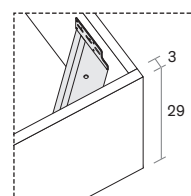

158 x 29 x 206/216/234

R120 con gambe
R120 with legs

R180

misure L x H x P cm /
dimensions W x H x D cm

128/148/168/188 x 31 x 198/208

158 x 31 x 206/216

R180 dritto
Straight R180

R180 stondato
Rounded R180

R18Z

misure L x H x P cm /
dimensions W x H x D cm

128/148/168/188 × 29 × 198/208
158 × 29 × 206/216

R18Z dritto
Straight R18Z

R18Z stondato
Rounded R18Z

R18Z

misure L x H x P cm /
dimensions W x H x D cm

128/168/188 × 29 × 198/208

Disponibile sistema di sollevamento PRATIC.
PRATIC lift system available on demand.

R290

misure L x H x P cm /
dimensions W x H x D cm

88/98/128/148/168/188 × 29 × 198/208
158 × 29 × 206/216

R290 dritto
Straight R290

R290 stondato
Rounded R290

R290

misure L x H x P cm /
dimensions W x H x D cm

128/168/188 × 29 × 198/208

Disponibile sistema di sollevamento PRATIC.
PRATIC lift system available on demand.