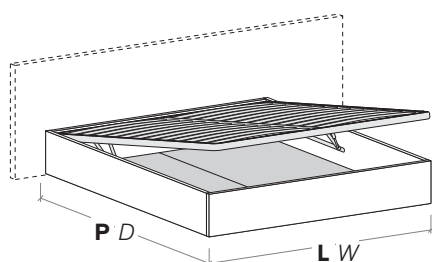

R18Z

misure L x H x P cm /
dimensions W x H x D cm

128/148/168/188 × 29 × 198/208
158 × 29 × 206/216

R18Z dritto
Straight R18Z

R18Z stondato
Rounded R18Z

R18Z

misure L x H x P cm /
dimensions W x H x D cm

128/168/188 × 29 × 198/208

Disponibile sistema di sollevamento PRATIC.
PRATIC lift system available on demand.

R290

misure L x H x P cm /
dimensions W x H x D cm

88/98/128/148/168/188 × 29 × 198/208
158 × 29 × 206/216

R290 dritto
Straight R290

R290 stondato
Rounded R290

R290

misure L x H x P cm /
dimensions W x H x D cm

128/168/188 × 29 × 198/208

Disponibile sistema di sollevamento PRATIC.
PRATIC lift system available on demand.