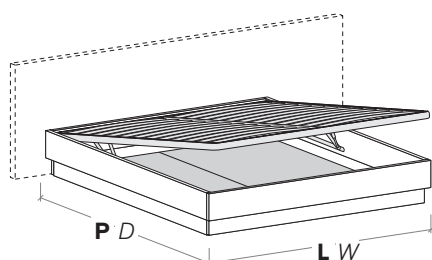

158 x 29 x 206/216/234

R120 con gambe
R120 with legs

R180

misure L x H x P cm /
dimensions W x H x D cm

128/148/168/188 x 31 x 198/208

158 x 31 x 206/216

R180 dritto
Straight R180

R180 stondato
Rounded R180

R18Z

misure L x H x P cm /
dimensions W x H x D cm

128/148/168/188 × 29 × 198/208
158 × 29 × 206/216

R18Z dritto
Straight R18Z

R18Z stondato
Rounded R18Z

R18Z

misure L x H x P cm /
dimensions W x H x D cm

128/168/188 × 29 × 198/208

Disponibile sistema di sollevamento PRATIC.
PRATIC lift system available on demand.

R290

misure L x H x P cm /
dimensions W x H x D cm

88/98/128/148/168/188 × 29 × 198/208
158 × 29 × 206/216

R290 dritto
Straight R290

R290 stondato
Rounded R290

R290

misure L x H x P cm /
dimensions W x H x D cm

128/168/188 × 29 × 198/208

Disponibile sistema di sollevamento PRATIC.
PRATIC lift system available on demand.