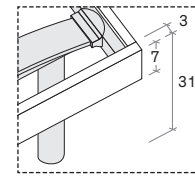

R70

misure L x H x P cm /
dimensions W x H x D cm

128/168/188 x 31 x 198/208

R70 dritto
Straight R70

R70 stondato
Rounded R70

R120

misure L x H x P cm /
dimensions W x H x D cm

128/148/168/188 x 29 x 198/208/226

158 x 29 x 206/216/234

R120 con gambe
R120 with legs

R180

misure L x H x P cm /
dimensions W x H x D cm

128/148/168/188 x 31 x 198/208

158 x 31 x 206/216

R180 dritto
Straight R180

R180 stondato
Rounded R180

R18Z

misure L x H x P cm /
dimensions W x H x D cm

128/148/168/188 × 29 × 198/208
158 × 29 × 206/216

R18Z dritto
Straight R18Z

R18Z stondato
Rounded R18Z

R18Z

misure L x H x P cm /
dimensions W x H x D cm

128/168/188 × 29 × 198/208

R290 stondato
Rounded R290

R290

misure L x H x P cm /
dimensions W x H x D cm

128/168/188 × 29 × 198/208

Disponibile sistema di sollevamento PRATIC.
PRATIC lift system available on demand.