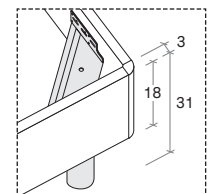

158 x 29 x 206/216/234

R120 con gambe
R120 with legs

R180

misure L x H x P cm /
dimensions W x H x D cm

128/148/168/188 x 31 x 198/208

158 x 31 x 206/216

R180 dritto
Straight R180

R180 stondato
Rounded R180

R18Z

misure L x H x P cm /
dimensions W x H x D cm

128/148/168/188 × 29 × 198/208
158 × 29 × 206/216

R18Z dritto
Straight R18Z

R18Z stondato
Rounded R18Z

R18Z

misure L x H x P cm /
dimensions W x H x D cm

128/168/188 × 29 × 198/208

Disponibile sistema di sollevamento PRATIC.
PRATIC lift system available on demand.

R290

misure L x H x P cm /
dimensions W x H x D cm

88/98/128/148/168/188 × 29 × 198/208
158 × 29 × 206/216

R290 dritto
Straight R290

R290 stondato
Rounded R290

R290

misure L x H x P cm /
dimensions W x H x D cm

128/168/188 × 29 × 198/208

Disponibile sistema di sollevamento PRATIC.
PRATIC lift system available on demand.