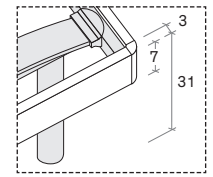

R70

misure L x H x P cm /
dimensions W x H x D cm

128/168/188 x 31 x 198/208

R70 dritto
Straight R70

R70 stondato
Rounded R70

R120

misure L x H x P cm /
dimensions W x H x D cm

128/148/168/188 x 29 x 198/208/226

158 x 29 x 206/216/234

R120 con gambe
R120 with legs

R180

misure L x H x P cm /
dimensions W x H x D cm

128/148/168/188 x 31 x 198/208

158 x 31 x 206/216

R180 dritto
Straight R180

R180 stondato
Rounded R180

R18Z

misure L x H x P cm /
dimensions W x H x D cm

128/148/168/188 × 29 × 198/208
158 × 29 × 206/216

R18Z dritto
Straight R18Z

R18Z stondato
Rounded R18Z

R18Z

misure L x H x P cm /
dimensions W x H x D cm

128/168/188 × 29 × 198/208

R290 stondato
Rounded R290

R290

misure L x H x P cm /
dimensions W x H x D cm

128/168/188 × 29 × 198/208

Disponibile sistema di sollevamento PRATIC.
PRATIC lift system available on demand.