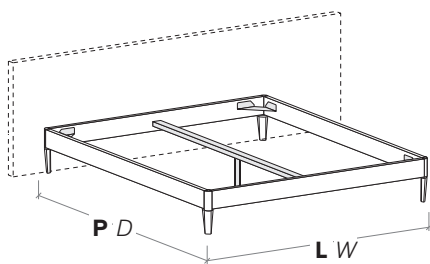

R70

misure L x H x P cm /
dimensions W x H x D cm

128/168/188 x 31 x 198/208

R70 dritto
Straight R70

R70 stondato
Rounded R70

R120

misure L x H x P cm /
dimensions W x H x D cm

128/148/168/188 x 29 x 198/208/226

158 x 29 x 206/216/234

R120 con gambe
R120 with legs

R180

misure L x H x P cm /
dimensions W x H x D cm

128/148/168/188 x 31 x 198/208

158 x 31 x 206/216

R180 dritto
Straight R180

R180 stondato
Rounded R180

R18Z

misure L x H x P cm /
dimensions W x H x D cm

128/148/168/188 × 29 × 198/208
158 × 29 × 206/216

R18Z dritto
Straight R18Z

R18Z stondato
Rounded R18Z

R18Z

misure L x H x P cm /
dimensions W x H x D cm

128/168/188 × 29 × 198/208

R290 stondato
Rounded R290

R290

misure L x H x P cm /
dimensions W x H x D cm

128/168/188 × 29 × 198/208

Disponibile sistema di sollevamento PRATIC.
PRATIC lift system available on demand.