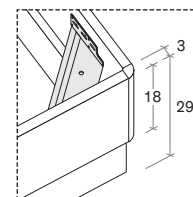

158 x 29 x 206/216/234

R120 con gambe
R120 with legs

R180

misure L x H x P cm /
dimensions W x H x D cm

128/148/168/188 x 31 x 198/208

158 x 31 x 206/216

R180 dritto
Straight R180

R180 stondato
Rounded R180

R18Z

misure L x H x P cm /
dimensions W x H x D cm

128/148/168/188 × 29 × 198/208
158 × 29 × 206/216

R18Z dritto
Straight R18Z

R18Z stondato
Rounded R18Z

R18Z

misure L x H x P cm /
dimensions W x H x D cm

128/168/188 × 29 × 198/208

Disponibile sistema di sollevamento PRATIC.
PRATIC lift system available on demand.

R290

misure L x H x P cm /
dimensions W x H x D cm

88/98/128/148/168/188 × 29 × 198/208
158 × 29 × 206/216

R290 dritto
Straight R290

R290 stondato
Rounded R290

R290

misure L x H x P cm /
dimensions W x H x D cm

128/168/188 × 29 × 198/208

Disponibile sistema di sollevamento PRATIC.
PRATIC lift system available on demand.