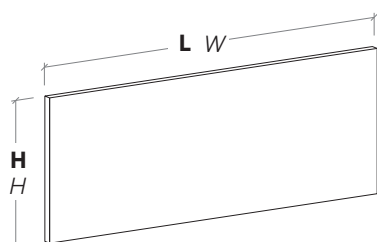

Esempio con doppia altezza

Example with two heights

Testiera CARDIFF

CARDIFF headboard

cinquanta3

Testiera CARDIFF H. 73 cm

CARDIFF headboard H 73 cm

misure L x H x P cm /
dimensions W x H x D cm

0-290/290-580 x 73 x 5

Testiera CARDIFF H. 93 cm

CARDIFF headboard H 93 cm

misure L x H x P cm /
dimensions W x H x D cm

0-290/290-580 x 93 x 5

Copritestiera SINGER

SINGER headboard cover

misure L x H x P cm /
dimensions W x H x D cm

R18Z

misure L x H x P cm /
dimensions W x H x D cm

128/148/168/188 × 29 × 198/208
158 × 29 × 206/216

R18Z dritto
Straight R18Z

R18Z stondato
Rounded R18Z

R18Z

misure L x H x P cm /
dimensions W x H x D cm

128/168/188 × 29 × 198/208

R290 stondato
Rounded R290

R290

misure L x H x P cm /
dimensions W x H x D cm

128/168/188 × 29 × 198/208

Disponibile sistema di sollevamento PRATIC.
PRATIC lift system available on demand.