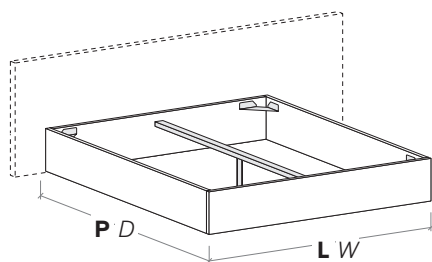

158 x 29 x 206/216/234

R120 con gambe
R120 with legs

R180

misure L x H x P cm /
dimensions W x H x D cm

128/148/168/188 x 31 x 198/208

158 x 31 x 206/216

R180 dritto
Straight R180

R180 stondato
Rounded R180

R18Z

misure L x H x P cm /
dimensions W x H x D cm

128/148/168/188 × 29 × 198/208
158 × 29 × 206/216

R18Z dritto
Straight R18Z

R18Z stondato
Rounded R18Z

R18Z

misure L x H x P cm /
dimensions W x H x D cm

128/168/188 × 29 × 198/208

Disponibile sistema di sollevamento PRATIC.
PRATIC lift system available on demand.

R290

misure L x H x P cm /
dimensions W x H x D cm

88/98/128/148/168/188 × 29 × 198/208
158 × 29 × 206/216

R290 dritto
Straight R290

R290 stondato
Rounded R290

R290

misure L x H x P cm /
dimensions W x H x D cm

128/168/188 × 29 × 198/208

Disponibile sistema di sollevamento PRATIC.
PRATIC lift system available on demand.