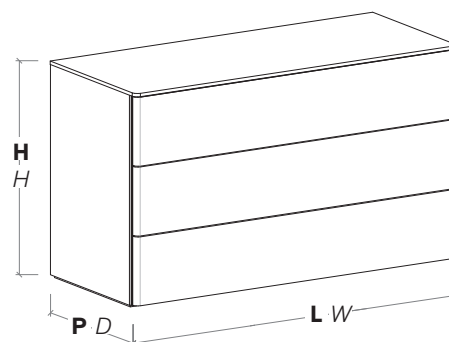

**Comodino**  
*Bedside table*

**misure L x H x P cm /**  
*dimensions W x H x D cm*

**51 x 39,3 x 48,2**

**Settimino**  
*Tallboy*

**misure L x H x P cm /**  
*dimensions W x H x D cm*

**51 x 112,5 x 54,6**

**Comò**  
*Chest of drawers*

**misure L x H x P cm /**  
*dimensions W x H x D cm*

**128,9 x 75,9 x 54,6**

**apertura tramite feritoia a lato del cassetto.**  
*opened by inserting fingers in recess along side of drawer.*