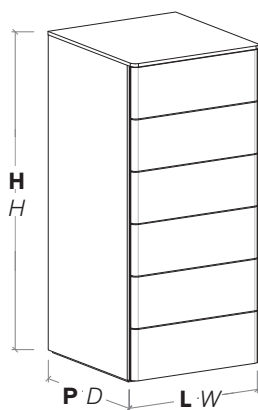

**Comodino**  
*Bedside table*

**misure L x H x P cm /**  
*dimensions W x H x D cm*

**51 x 39,3 x 48,2**

**Settimino**  
*Tallboy*

**misure L x H x P cm /**  
*dimensions W x H x D cm*

**51 x 112,5 x 54,6**

**Comò**  
*Chest of drawers*

**misure L x H x P cm /**  
*dimensions W x H x D cm*

**128,9 x 75,9 x 54,6**

**apertura tramite feritoia a lato del cassetto.**  
*opened by inserting fingers in recess along side of drawer.*