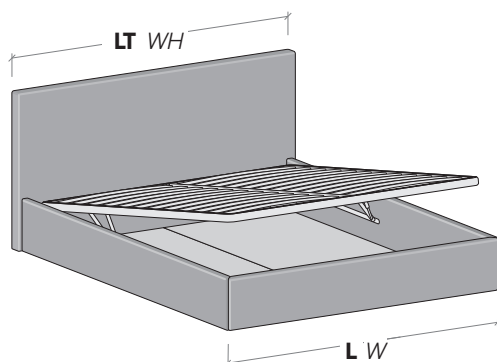

Rivestimenti sfoderabili
Removable covers

Senza rete

With no mattress base

misure L x H x P cm /
dimensions W x H x D cm

131/171/191 × 89 × 205/215

misure LT cm /
dimensions WH cm

135/175/195

Con rete alzante

With lift-up mattress base

misure L x H x P cm /
dimensions W x H x D cm

171/191 × 89 × 205/215

misure LT cm /
dimensions WH cm

175/195

Disponibile sistema di sollevamento PRATIC.
PRATIC lift system available on demand.