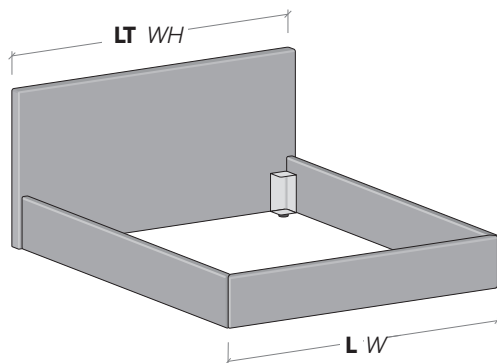

Rivestimenti sfoderabili
Removable covers

Senza rete

With no mattress base

misure L x H x P cm /
dimensions W x H x D cm

131/171/191 × 89 × 205/215

misure LT cm /
dimensions WH cm

135/175/195

Con rete alzante

With lift-up mattress base

misure L x H x P cm /
dimensions W x H x D cm

171/191 × 89 × 205/215

misure LT cm /
dimensions WH cm

175/195

Disponibile sistema di sollevamento PRATIC.
PRATIC lift system available on demand.