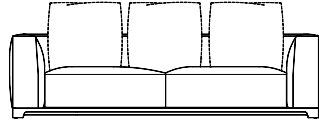

Service table with top in wood or marble, chrome-plated or painted steel base.

DIVANI / SOFAS

ART. DTL100
L/W 100 H 82 P/D 100
W 39,4" H 32,3" D 39,4"

ART. DTL200
L/W 200 H 82 P/D 100
W 78,7" H 32,3" D 39,4"