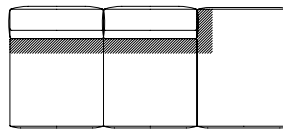

80cm / 31,5"

ART. DTLA100
L/W 100 H 82 P/D 100
W 39,4" H 32,3" D 39,4"

80cm / 31,5" 100cm / 39,4"

ART. DTLA200 DX/SX
L/W 200 H 82 P/D 100
W 78,7" H 32,3" D 39,4"

100cm / 39,4" 100cm / 39,4"

ART. DTLA220 DX/SX
L/W 220 H 82 P/D 100
W 86,6" H 32,3" D 39,4"

80cm / 31,5" 80cm / 31,5" 80cm / 31,5"

ART. DTLA260 DX/SX
L/W 260 H 82 P/D 100
W 102,4" H 32,3" D 39,4"

ELEMENTI CENTRALI O TERMINALI / ENDING OR CENTRAL ELEMENTS

100cm / 39,4" 80cm / 31,5"

ART. DTLP180 DX/SX
L/W 180 H 82 P/D 100
W 70,9" H 32,3" D 39,4"

100cm / 39,4" 100cm / 39,4"

ART. DTLP200 DX/SX
L/W 200 H 82 P/D 100
W 78,7" H 32,3" D 39,4"

80cm / 31" 80cm / 31" 80cm / 31"

ART. DTLP240 DX/SX
L/W 240 H 82 P/D 100
W 94,5" H 32,3" D 39,4"

ELEMENTI DORMEUSE / DORMEUSE