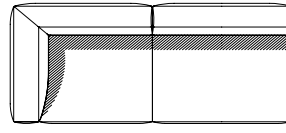

Service table with top in wood or marble, chrome-plated or painted steel base.

DIVANI / SOFAS

ART. DTL100
L/W 100 H 82 P/D 100
W 39,4" H 32,3" D 39,4"

ART. DTL200
L/W 200 H 82 P/D 100
W 78,7" H 32,3" D 39,4"

ART. DTL220
L/W 220 H 82 P/D 100
W 86,6" H 32,3" D 39,4"

ART. DTL240
L/W 240 H 82 P/D 100
W 94,5" H 32,3" D 39,4"

ART. DTL280
L/W 280 H 82 P/D 100
W 110,2" H 32,3" D 39,4"

ELEMENTI TERMINALI / ENDING ELEMENTS

80cm / 31,5" 80cm / 31,5"

80cm / 31,5" 100cm / 39,4"

100cm / 39,4" 100cm / 39,4"

80cm / 31,5" 80cm / 31,5" 80cm / 31,5"

ART. DTLT100 DX/SX
L/W 100 H 82 P/D 100
W 39,4" H 32,3" D 39,4"

ART. DTLT 180 DX/SX
L/W 180 H 82 P/D 100
W 70,9" H 32,3" D 39,4"