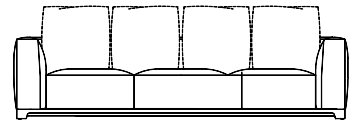

ART. DTL280
L/W 280 H 82 P/D 100
W 110,2" H 32,3" D 39,4"