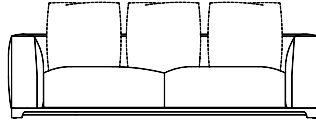

ART. DTL240
L/W 240 H 82 P/D 100
W 94,5" H 32,3" D 39,4"