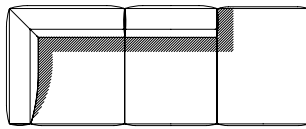

80cm / 31,5" 80cm / 31,5" 80cm / 31,5"

ART. DTLA260 DX/SX
L/W 260 H 82 P/D 100
W 102,4" H 32,3" D 39,4"

ELEMENTI CENTRALI O TERMINALI / ENDING OR CENTRAL ELEMENTS

100cm / 39,4" 80cm / 31,5"

ART. DTLP180 DX/SX
L/W 180 H 82 P/D 100
W 70,9" H 32,3" D 39,4"

100cm / 39,4" 100cm / 39,4"

ART. DTLP200 DX/SX
L/W 200 H 82 P/D 100
W 78,7" H 32,3" D 39,4"

80cm / 31" 80cm / 31" 80cm / 31"

ART. DTLP240 DX/SX
L/W 240 H 82 P/D 100
W 94,5" H 32,3" D 39,4"

ELEMENTI DORMEUSE / DORMEUSE

80cm / 31,5" 80cm / 31,5"

ART. DTLD180 DX/SX
L/W 180 H 82 P/D 100
W 70,9" H 32,3" D 39,4"

80cm / 31,5" 80cm / 31,5" 80cm / 31,5"

ART. DTLD260 DX/SX
L/W 260 H 82 P/D 100
W 102,4" H 32,3" D 39,4"

100cm / 39,4" 80cm / 31,5" 80cm / 31,5"