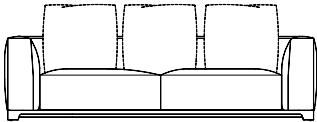

ART. DTL200
L/W 200 H 82 P/D 100
W 78,7" H 32,3" D 39,4"