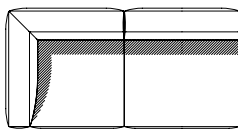

Service table with top in wood or marble, chrome-plated or painted steel base.

DIVANI / SOFAS

ART. DTL100
L/W 100 H 82 P/D 100
W 39,4" H 32,3" D 39,4"

ART. DTL200
L/W 200 H 82 P/D 100
W 78,7" H 32,3" D 39,4"

ART. DTL220
L/W 220 H 82 P/D 100
W 86,6" H 32,3" D 39,4"

ART. DTL240
L/W 240 H 82 P/D 100
W 94,5" H 32,3" D 39,4"

ART. DTL280
L/W 280 H 82 P/D 100
W 110,2" H 32,3" D 39,4"

ELEMENTI TERMINALI / ENDING ELEMENTS

80cm / 31,5" 80cm / 31,5"

80cm / 31,5" 100cm / 39,4"

100cm / 39,4" 100cm / 39,4"

80cm / 31,5" 80cm / 31,5" 80cm / 31,5"

ART. DTLT100 DX/SX
L/W 100 H 82 P/D 100
W 39,4" H 32,3" D 39,4"

ART. DTLT 180 DX/SX
L/W 180 H 82 P/D 100
W 70,9" H 32,3" D 39,4"

ART. DTLT 200 DX/SX
L/W 200 H 82 P/D 100
W 78,7" H 32,3" D 39,4"

ART. DTLT 220 DX/SX
L/W 220 H 82 P/D 100
W 86,6" H 32,3" D 39,4"

ART. DTLT 260 DX/SX
L/W 260 H 82 P/D 100
W 102,4" H 32,3" D 39,4"

ART. DTLPT260 DX/SX
L/W 260 H 82 P/D 100
W 102,4" H 32,3" D 39,4"