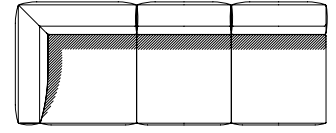

ART. DTL220
L/W 220 H 82 P/D 100
W 86,6" H 32,3" D 39,4"

ART. DTL240
L/W 240 H 82 P/D 100
W 94,5" H 32,3" D 39,4"

ART. DTL280
L/W 280 H 82 P/D 100
W 110,2" H 32,3" D 39,4"

ELEMENTI TERMINALI / ENDING ELEMENTS

80cm / 31,5" 80cm / 31,5"

80cm / 31,5" 100cm / 39,4"

100cm / 39,4" 100cm / 39,4"

80cm / 31,5" 80cm / 31,5" 80cm / 31,5"

ART. DTLT100 DX/SX
L/W 100 H 82 P/D 100
W 39,4" H 32,3" D 39,4"

ART. DTLT 180 DX/SX
L/W 180 H 82 P/D 100
W 70,9" H 32,3" D 39,4"