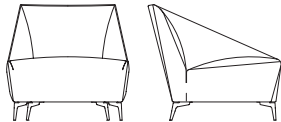

ZOE armchair — poltrona

Wooden frame covered with polyurethane foam of different densities and polyester fiber lining. Polished or painted cast aluminium feet. Leather or fabric covers. — Struttura in legno rivestita in gomma poliuretana a quote differenziate e fodera in fibra di poliestere. Piedi in fusione di alluminio brillantato o verniciato. Rivestimento in pelle o tessuto.

ART. PZ01

L/W 78	H 73	P/D 84
W 30,7"	H 28,7"	D 33,1"