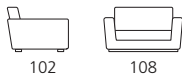

Lambert

 available also in the **sofabed** version - check **price list**

armchair

102

98

armchair

102

108

2 seater sofa

180

intermediate sofa

208

3 seater sofa

236

3 seater sofa

270

pouf

66 x 66

66 x 90

90 x 90

120 x 120

table

90 x 90 H 24

square corner