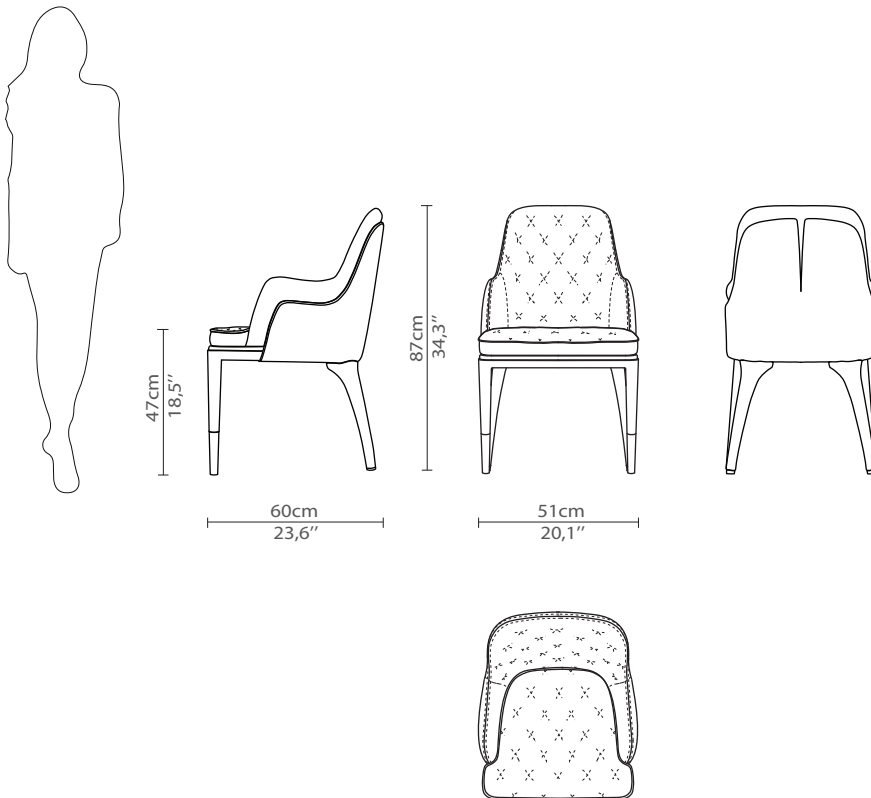

LUXXU

MODERN DESIGN & LIVING

LIGHTING

UPHOLSTERY

TABLES

CONSOLES

SIDEBOARDS

MIRRORS

CABINETS & BOOKCASES

CHARLA | dining chair

DIMENSIONS

Height: 87cm | 34,3"

Length: 51cm | 20,1"

Depth: 60cm | 23,6"

Seat Height: 47cm | 18,5"

Seat Depth: 47cm | 18,5"

MATERIALS

Body: Brass, Leather & Velvet

STANDARD FINISHES

Body: Polished brass, Black leather & Brown velvet

WEIGHT

Aprox: 20kg | 44,1lbs

PACKAGING

Volume: 0,41m³ | 14,5ft³

Weight: 25kg | 55,1lbs