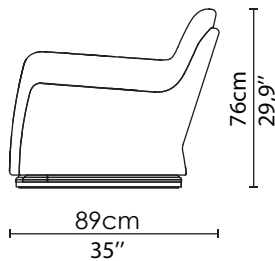

CABINETS & BOOKCASES

CHARLA | sofà

DIMENSIONS

Height: 76cm | 29,9"

Length: 198cm | 78"

Depth: 89cm | 35"

Seat Height: 40cm | 15,7"

Seat Depth: 66cm | 26"

MATERIALS

Body: Wood, Brass, Leather & Synthetic Leather

STANDARD FINISHES

Body: Polished brass, Black leather & Gray Synthetic Leather

WEIGHT

Aprox: 120kg | 264,6lbs

PACKAGING

Volume: 1,87m³ | 66ft³

Weight: 130kg | 88,2lbs