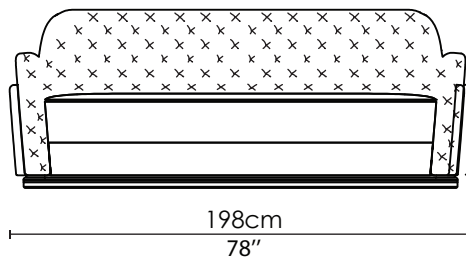

CABINETS & BOOKCASES

CHARLA | sofà

DIMENSIONS

Height: 76cm | 29,9"

Length: 198cm | 78"

Depth: 89cm | 35"

Seat Height: 40cm | 15,7"

Seat Depth: 66cm | 26"

MATERIALS

Body: Wood, Brass, Leather & Synthetic Leather

STANDARD FINISHES

Body: Polished brass, Black leather & Gray Synthetic Leather

WEIGHT

Aprox: 120kg | 264,6lbs

PACKAGING

Volume: 1,87m³ | 66ft³

Weight: 130kg | 88,2lbs