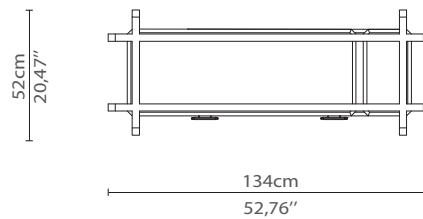

WALTZ | bookcase

DIMENSIONS

Width: 134cm | 52,76"

Depth: 52cm | 20,47"

Height: 200cm | 78,74"

MATERIALS

Body: Brass, Wood, Glass & Leather

STANDARD FINISHES

Body: Polished brass, Black lacquer
, Walnut Root, Smoked Glass
& Black Leather

WEIGHT

Aprox: 100kg | 220,46lbs

PACKAGING

Volume: 2,10m³ | 74,16ft³

Weight: 115kg | 253,53lbs