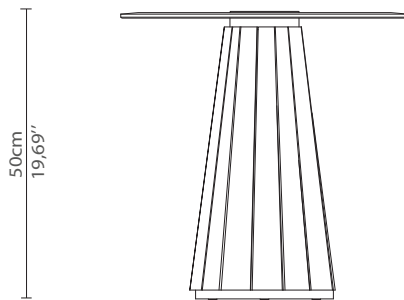

CABINETS & BOOKCASES

DARIAN | side table II

50cm
19,69"

50cm
19,69"

DIMENSIONS

Height: 50cm | 19,69"

Diameter: 50cm | 19,69"

MATERIALS

Body: Brass, Glass & Wood

STANDARD FINISHES

Body: Polished brass, Black lacquer & Smoked glass

WEIGHT

Aprox: 28kg | 61,73lbs

PACKAGING

Volume: 0,22m³ | 7,77ft³

Weight: 35kg | 77,16lbs