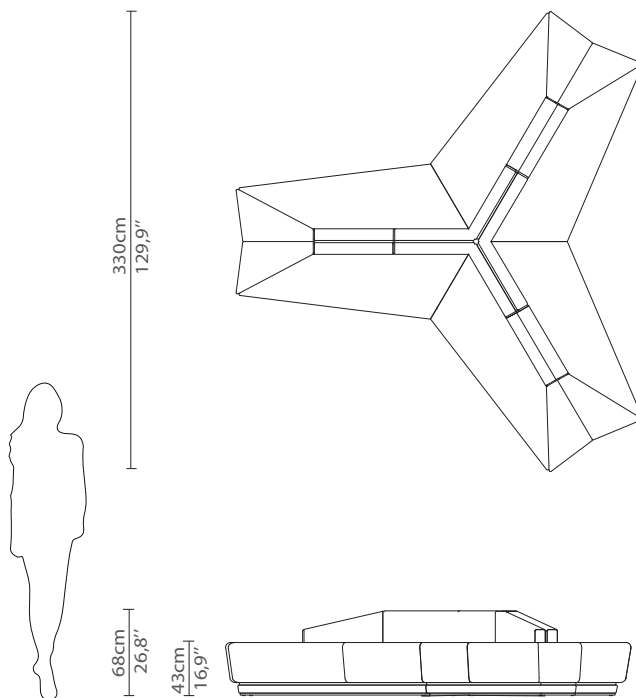

CABINETS & BOOKCASES

ANGUIS | sofa center

DIMENSIONS

Height: 68cm | 26,8"

Diameter: 330cm | 129,9"

Seat Height: 43cm | 16,9"

MATERIALS

Body: Synthetic Leather, Brass & Wood

STANDARD FINISHES

Body: Grey leather, Polished brass & Black lacquer

WEIGHT

Aprox: 110kg | 242,5lbs

PACKAGING

Volume: 5,31m³ | 187,5ft³

Weight: 230kg | 507,1bs