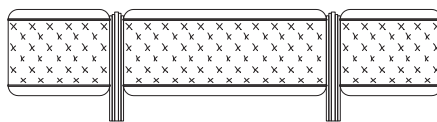

# LUXXU

MODERN DESIGN & LIVING

LIGHTING   UPHOLSTERY   TABLE   CONSOLES   SIDEBBOARD   MIRROR   CABINET & BOOKCASES   OFFICE

TENOR | ottoman

60cm  
23,62"

44cm  
17,32"

170cm  
66,93"

## DIMENSIONS

Height: 44cm | 17,32"

Length: 170cm | 66,93"

Depth: 60cm | 23,62"

Seat Height: 44cm | 17,32"

Seat Depth: 60cm | 23,62"