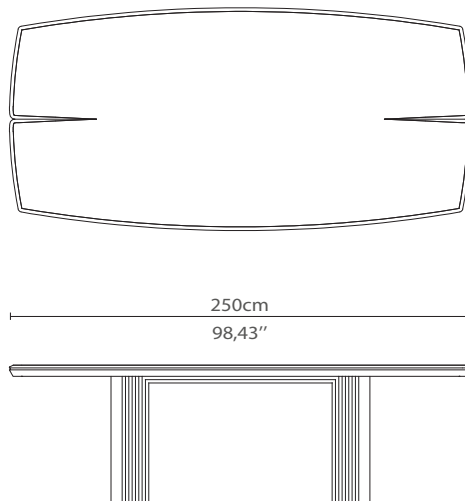

BEYOND | dining table

DIMENSIONS

Width: 250cm | 98,43"
Depth: 120cm | 47,24"
Height: 74cm | 29,13"

MATERIALS

Body: Brass & Wood

STANDARD FINISHES

Body: Polished brass & Black lacquer

WEIGHT

Aprox: 120kg | 264,55lbs

PACKAGING

Volume: 2,839m³ | 30ft³
Weight: 150kg | 330,69lbs