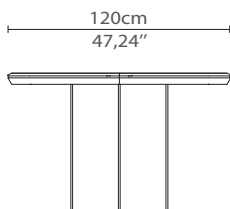

BEYOND | dining table

DIMENSIONS

Width: 250cm | 98,43"
Depth: 120cm | 47,24"
Height: 74cm | 29,13"

MATERIALS

Body: Brass & Wood

STANDARD FINISHES

Body: Polished brass & Black lacquer

WEIGHT

Aprox: 120kg | 264,55lbs

PACKAGING

Volume: 2,839m³ | 30ft³
Weight: 150kg | 330,69lbs