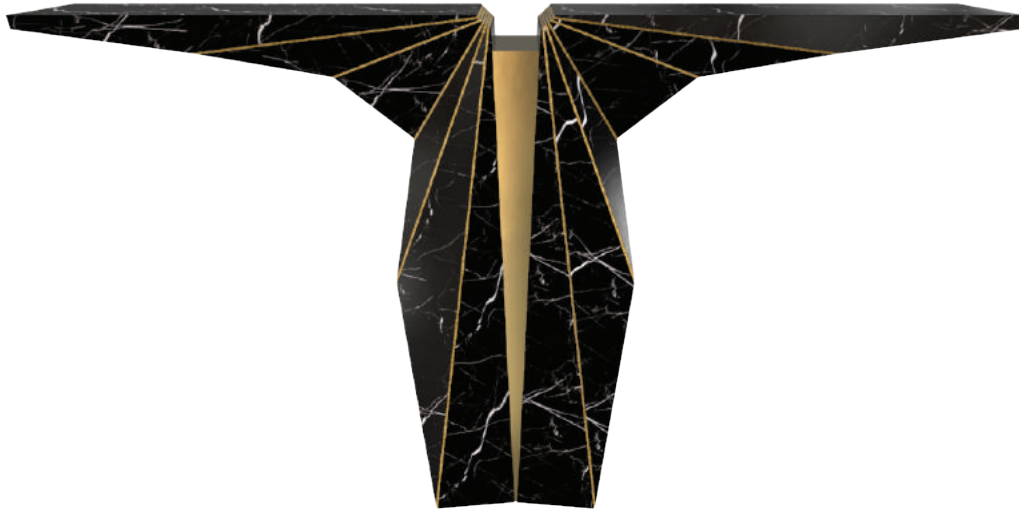

CABINETS & BOOKCASES

SUSPICION | console

88cm
35"

50cm
20"

170cm
66,93"

DIMENSIONS

Height: 88cm | 35"

Length: 170cm | 66,93"

Depth: 50cm | 20"

MATERIALS

Body: Brass & Marble

STANDARD FINISHES

Body: Polished brass, Nero

marquina marble & amarillo triana

Marble

WEIGHT