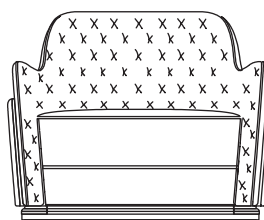

CABINETS & BOOKCASES

CHARLA | chaise longue

DIMENSIONS

Height: 79cm | 31,10"
Length: 96cm | 37,80"
Depth: 175cm | 68,90"
Seat Height: 40cm | 15,7"
Seat Depth: 152cm | 59,8"

MATERIALS

Body: Wood, Brass & Leather

STANDARD FINISHES

Body: Polished brass, Black leather & Gray Synthetic Leather

WEIGHT

Aprox: 60kg | 132,3lbs

PACKAGING

Volume: 1,75m³ | 61,80ft³
Weight: 70kg | 154,3lbs

175cm
68,90"

79cm
31,10"

96cm
37,80"