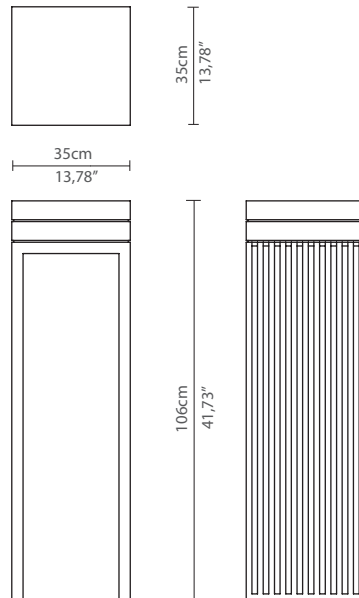

CABINETS & BOOKCASES

VERTIGO | Column Display

DIMENSIONS

Height: 106cm | 41,73"

Length: 35cm | 13,78"

Depth: 35cm | 13,78"

MATERIALS

Body: Brass & Wood

STANDARD FINISHES

Body: Gold plated & Black Gloss

WEIGHT

Aprox: 30kg | 66,14lbs

PACKAGING

Volume: 0,25 m³ | 8,83 ft³

Weight: 35kg | 77,16lbs