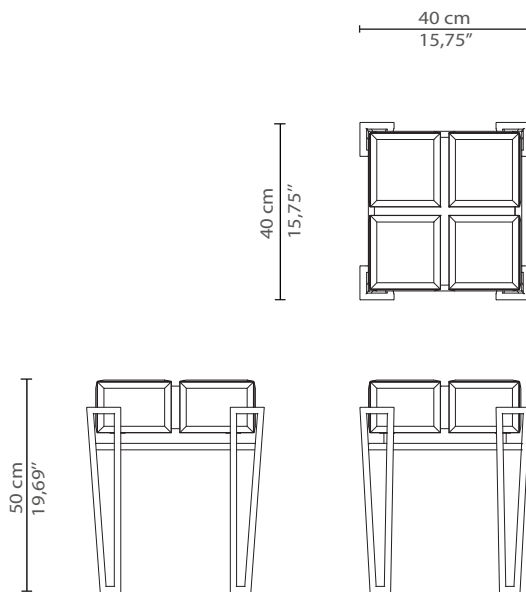

CABINET & BOOKCASES

NUBIAN | side table

DIMENSIONS

Width: 40cm | 15,75"
Depth: 40cm | 15,75"
Height: 50cm | 19,69"

MATERIALS

Body: Brass, Wood & Glass

STANDARD FINISHES

Body: Polished brass, Black lacquer
& Black glass

WEIGHT

Aprox: 35kg | 77,16lbs

PACKAGING

Volume: 0,15m³ | 5,3ft³
Weight: 40kg | 88,18lbs