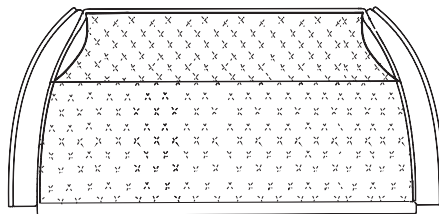

CABINETS & BOOKCASES

NAVIS | sofa

82cm
32,3"

90cm
35,4"

217cm
85,4"

DIMENSIONS

Height: 82cm | 32,3"

Length: 217cm | 85,4"

Depth: 90cm | 35,4"

Seat Height: 43cm | 16,9"

Seat Depth: 64cm | 25,2"

MATERIALS

Body: Brass, Leather & Velvet

STANDARD FINISHES

Body: Polished brass, Black leather,
Black velvet & Brown velvet

WEIGHT