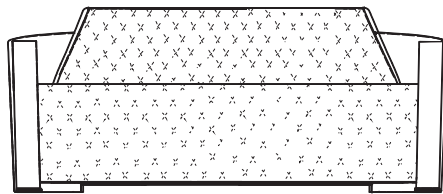

CABINETS & BOOKCASES

NAVIS | sofa

82cm
32,3"

90cm
35,4"

217cm
85,4"

DIMENSIONS

Height: 82cm | 32,3"

Length: 217cm | 85,4"

Depth: 90cm | 35,4"

Seat Height: 43cm | 16,9"

Seat Depth: 64cm | 25,2"

MATERIALS

Body: Brass, Leather & Velvet

STANDARD FINISHES

Body: Polished brass, Black leather,
Black velvet & Brown velvet

WEIGHT